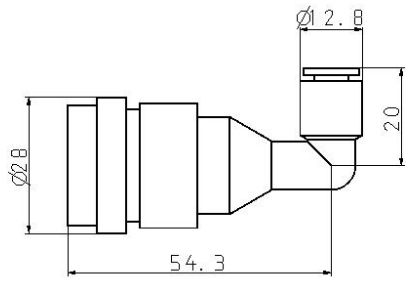

## KK\*S-\*L, S-Couplers, Elbow Type with One-touch Fitting KK4S-06L

- Elbow Type with One-touch Fitting.
- Body size: M5, 1/8, 1/4, 1/2.
- Applicable Tubing O.D.:  $\varnothing 3.2$ ,  $\varnothing 4$ ,  $\varnothing 6$ ,  $\varnothing 8$ ,  $\varnothing 10$ ,  $\varnothing 12$ ,  $\varnothing 16$ .

Body Size	4 (1/4)
Applicable Tubing O.D.	$\varnothing 6$ mm
-	Air, Water
Maximum operating pressure	1.0 MPa
Minimum operating pressure	0 kPa
Proof pressure	1.5 MPa
Effective Area	39 mm <sup>2</sup>
Sealing principle	Electroless nickel plated (copper-free application), With male thread sealant
Weight	0.043 Kg