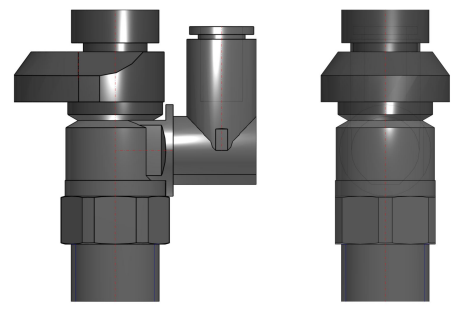

Dimensions