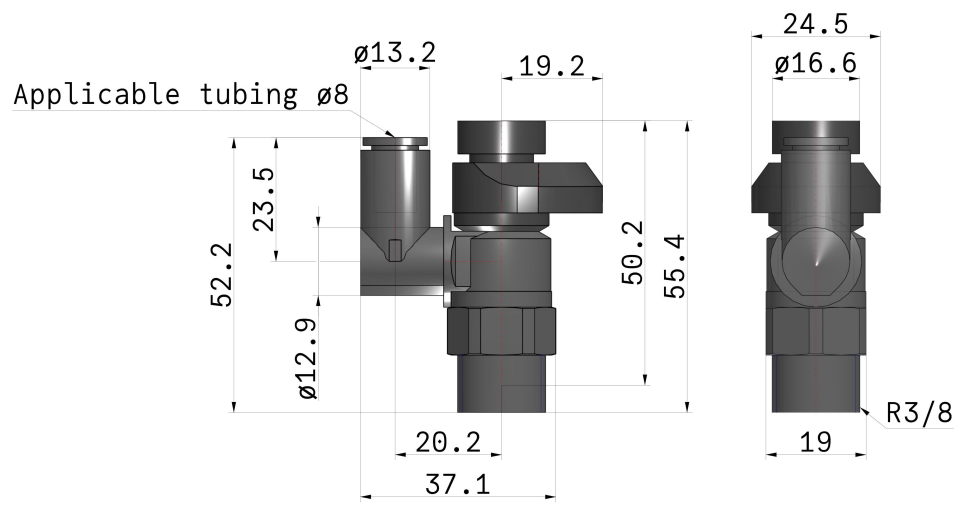

Universal - AS*3*1FS AS3301FS1-03-08S

Datasheet

General series information

- Port Size: M5, 10-32 UNF, 1/8, 1/4, 3/8, 1/2
- Applicable Tubing O.D.: Ø 3.2 to Ø 16 mm and Ø 1/8" to Ø 1/2"
- Operating Pressure Range: 0.1 to 1 MPa.

Standard specifications

Clean Series	None
Body Size	3 (3/8)
Type	3 (Universal)
Control Type	0 (Meter-out)
Indicator Direction	1 (180°)
Thread	R (or None)
Port Size	03 (3/8)
Width Across Flats	9 mm (or None: Sizes 2/3/4)
Tubing	08 (ø8)
Seal	S (w/Sealant)
Made to Order	None
Weight	0.042 Kg

Dimensions

Additional information

Catalogue

[AS-FS-D_EU.pdf](#)