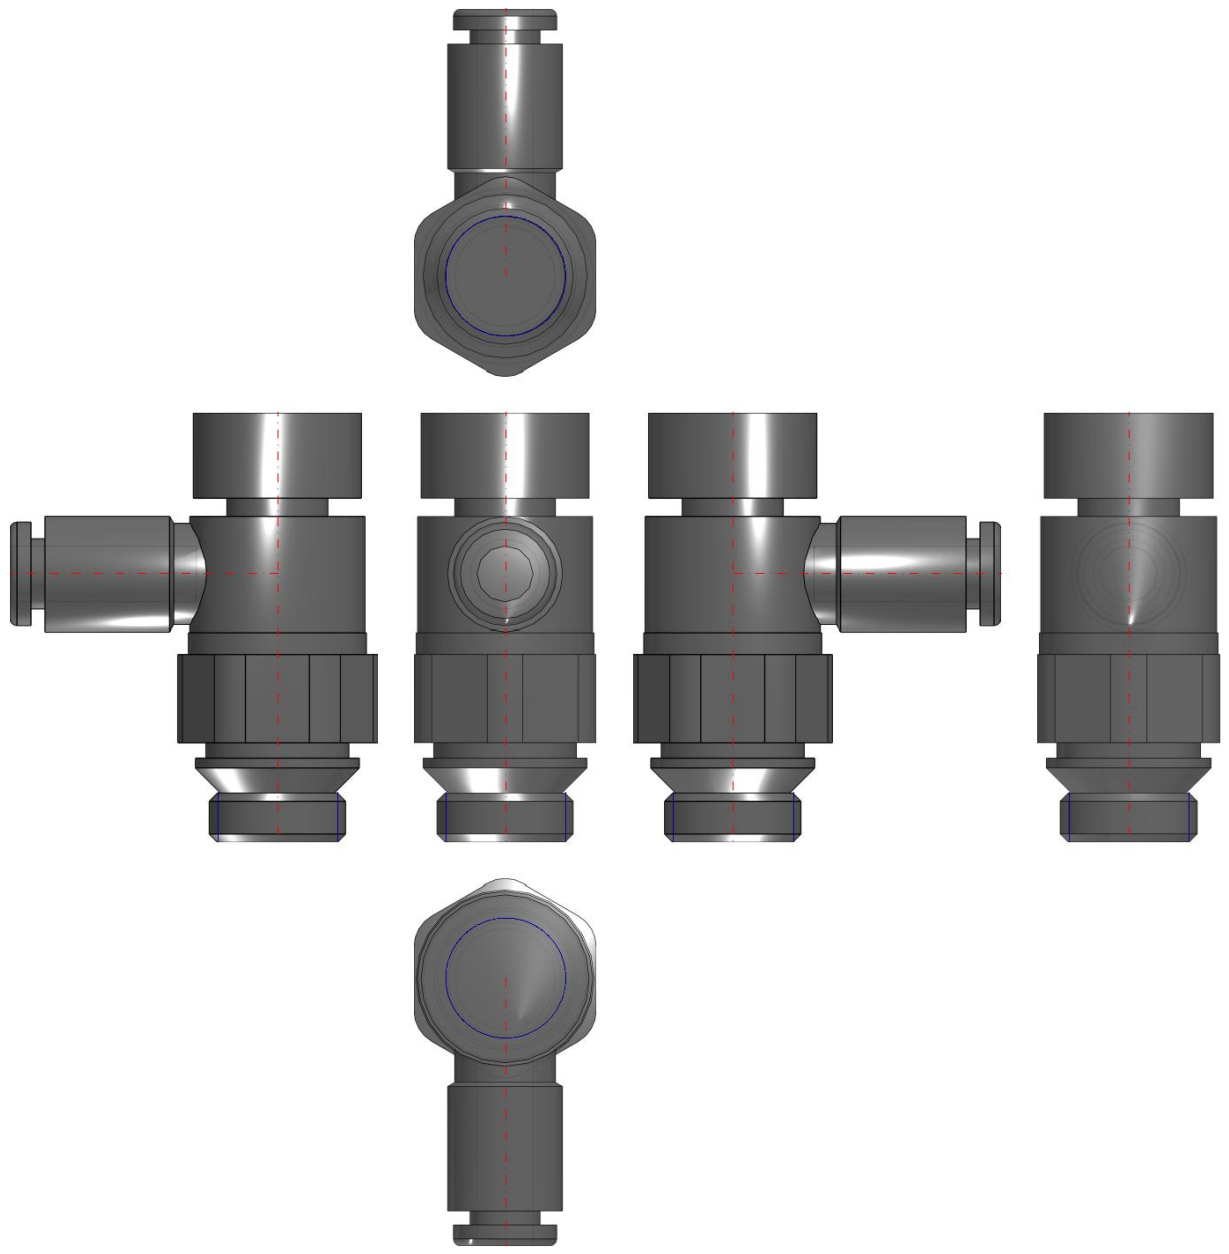

Dimensions