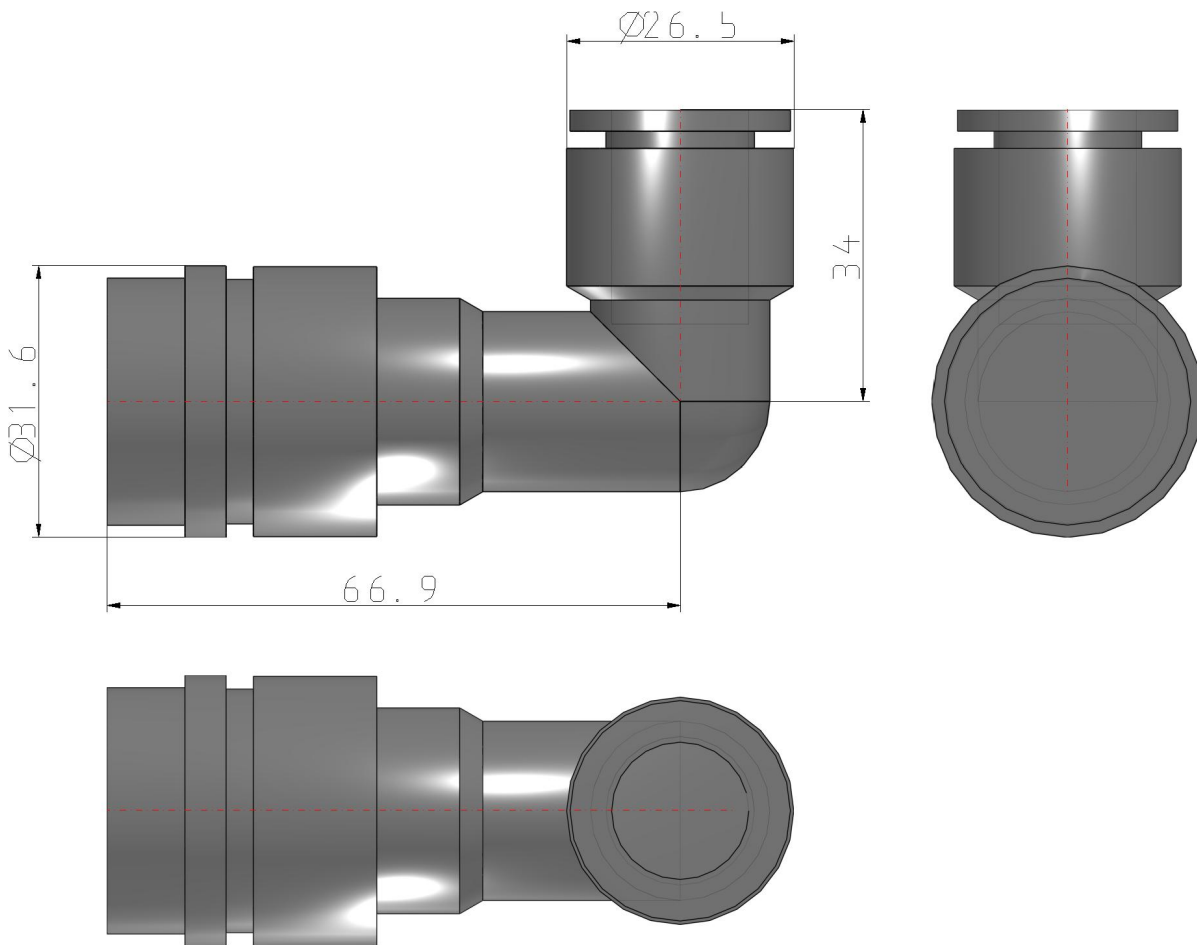

KK*S-*L, S-Couplers, Elbow Type with One-touch Fitting KK6S-16L

Datasheet

- Elbow Type with One-touch Fitting.
- Body size: M5, 1/8, 1/4, 1/2.
- Applicable Tubing O.D.: $\varnothing 3.2$, $\varnothing 4$, $\varnothing 6$, $\varnothing 8$, $\varnothing 10$, $\varnothing 12$, $\varnothing 16$.

Standard specifications

Body Size	6 (1/2)
Applicable Tubing O.D.	$\varnothing 16$ mm
-	Air, Water
Maximum operating pressure	1.0 MPa
Minimum operating pressure	0 kPa
Proof pressure	1.5 MPa
Effective Area	82 mm ²
Sealing principle	Electroless nickel plated (copper-free application), With male thread sealant
Weight	0.090 Kg

Dimensions

Additional information

Catalogue

[KK-C_EU.pdf](#)