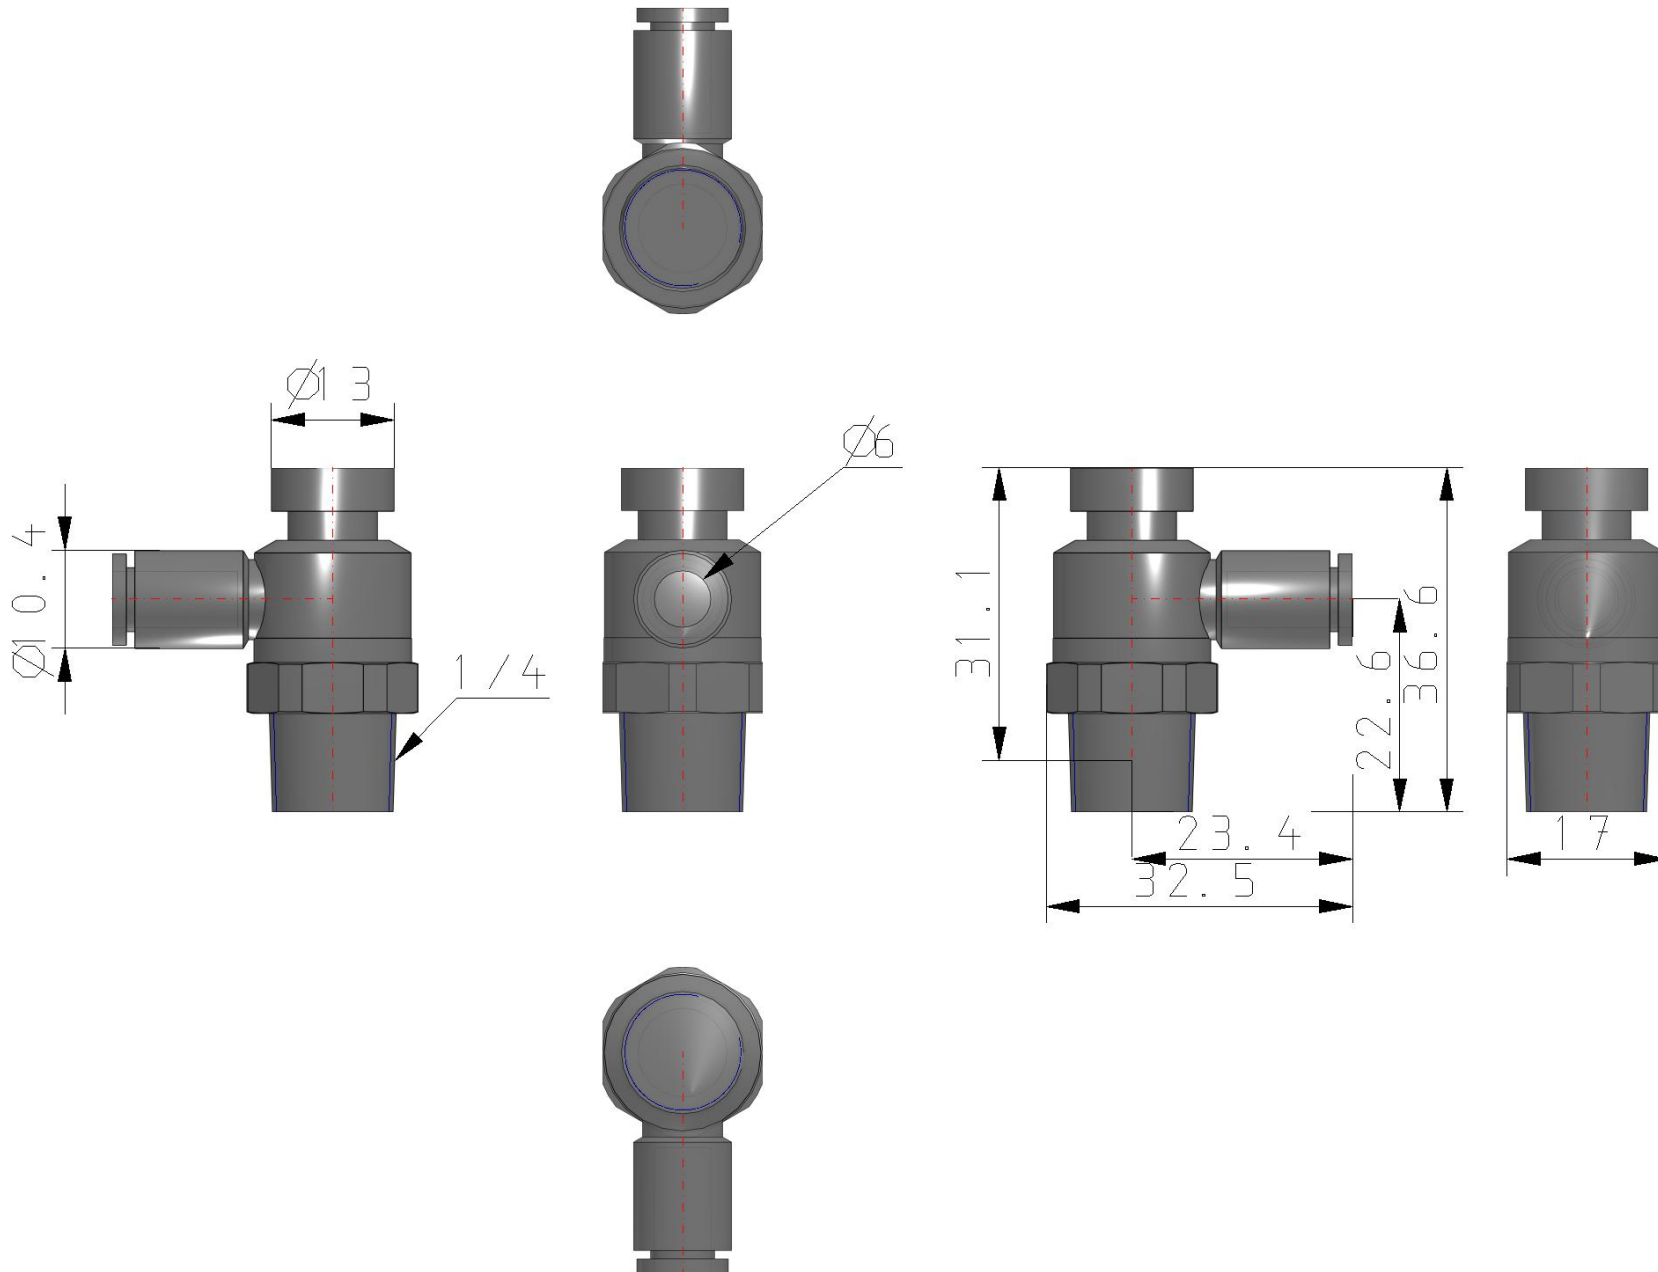

### General series information

- Port Size: M5, 10-32 UNF, 1/8, 1/4, 3/8, 1/2
- Applicable Tubing O.D.: Ø 2 to Ø 16 mm and Ø 1/8" to Ø 1/2"
- Operating Pressure Range: 0.1 to 1 MPa.

### Standard specifications

Clean Series	None
Body Size	3 (3/8)
Type	2 (Elbow)
Control Type	0 (Meter-out)
Thread Type	R or Metric
Port Size	02 (1/4)
Across Flat [H]	Body Size 1: 9mm; Body Size 2, 3, 4 None
Applicable Tubing O.D.	Ø6
Seal	S (w/Sealant)
Made to Order	None
Pressure medium	Compressed air
Maximum temperature of pressure medium	60 °C
Minimum temperature of pressure medium	-5 °C
Maximum ambient temperature	60 °C
Minimum ambient temperature	-5 °C
Weight	0.040 Kg

# Dimensions