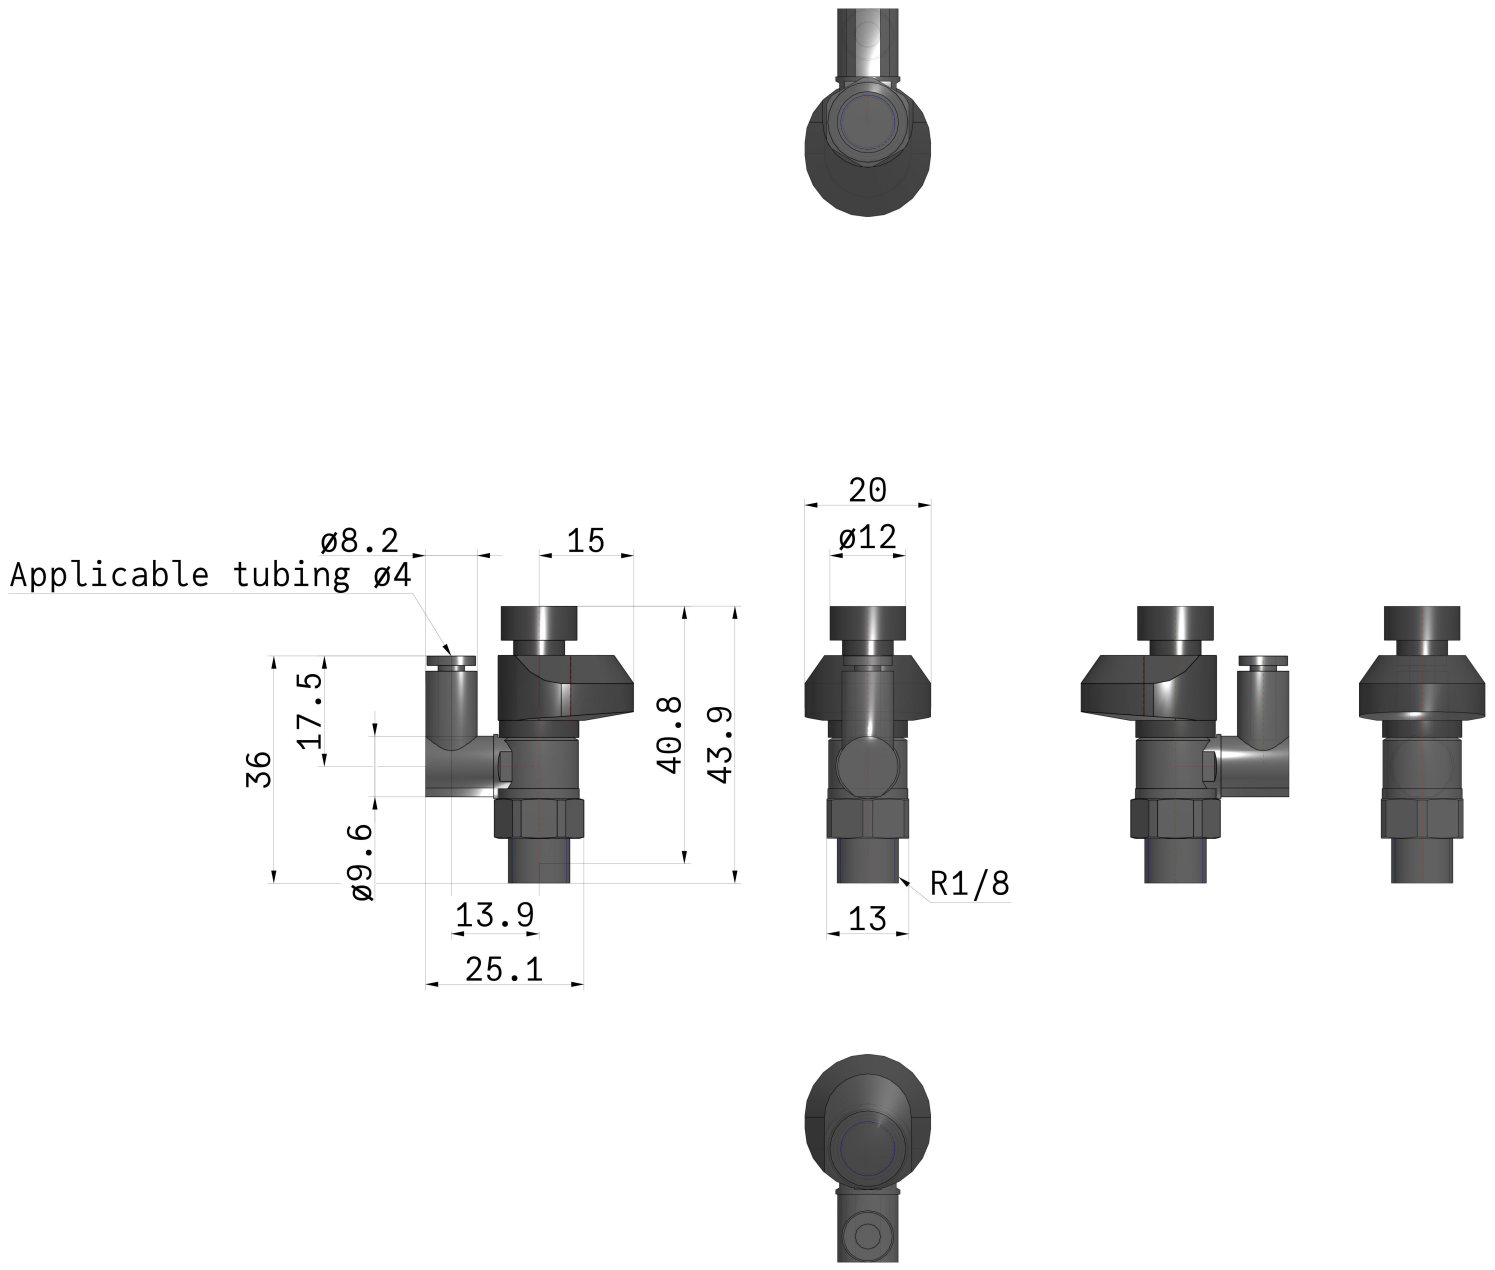

Dimensions

Specifications are subject to change without prior notice and any obligation on the part of the manufacturer.