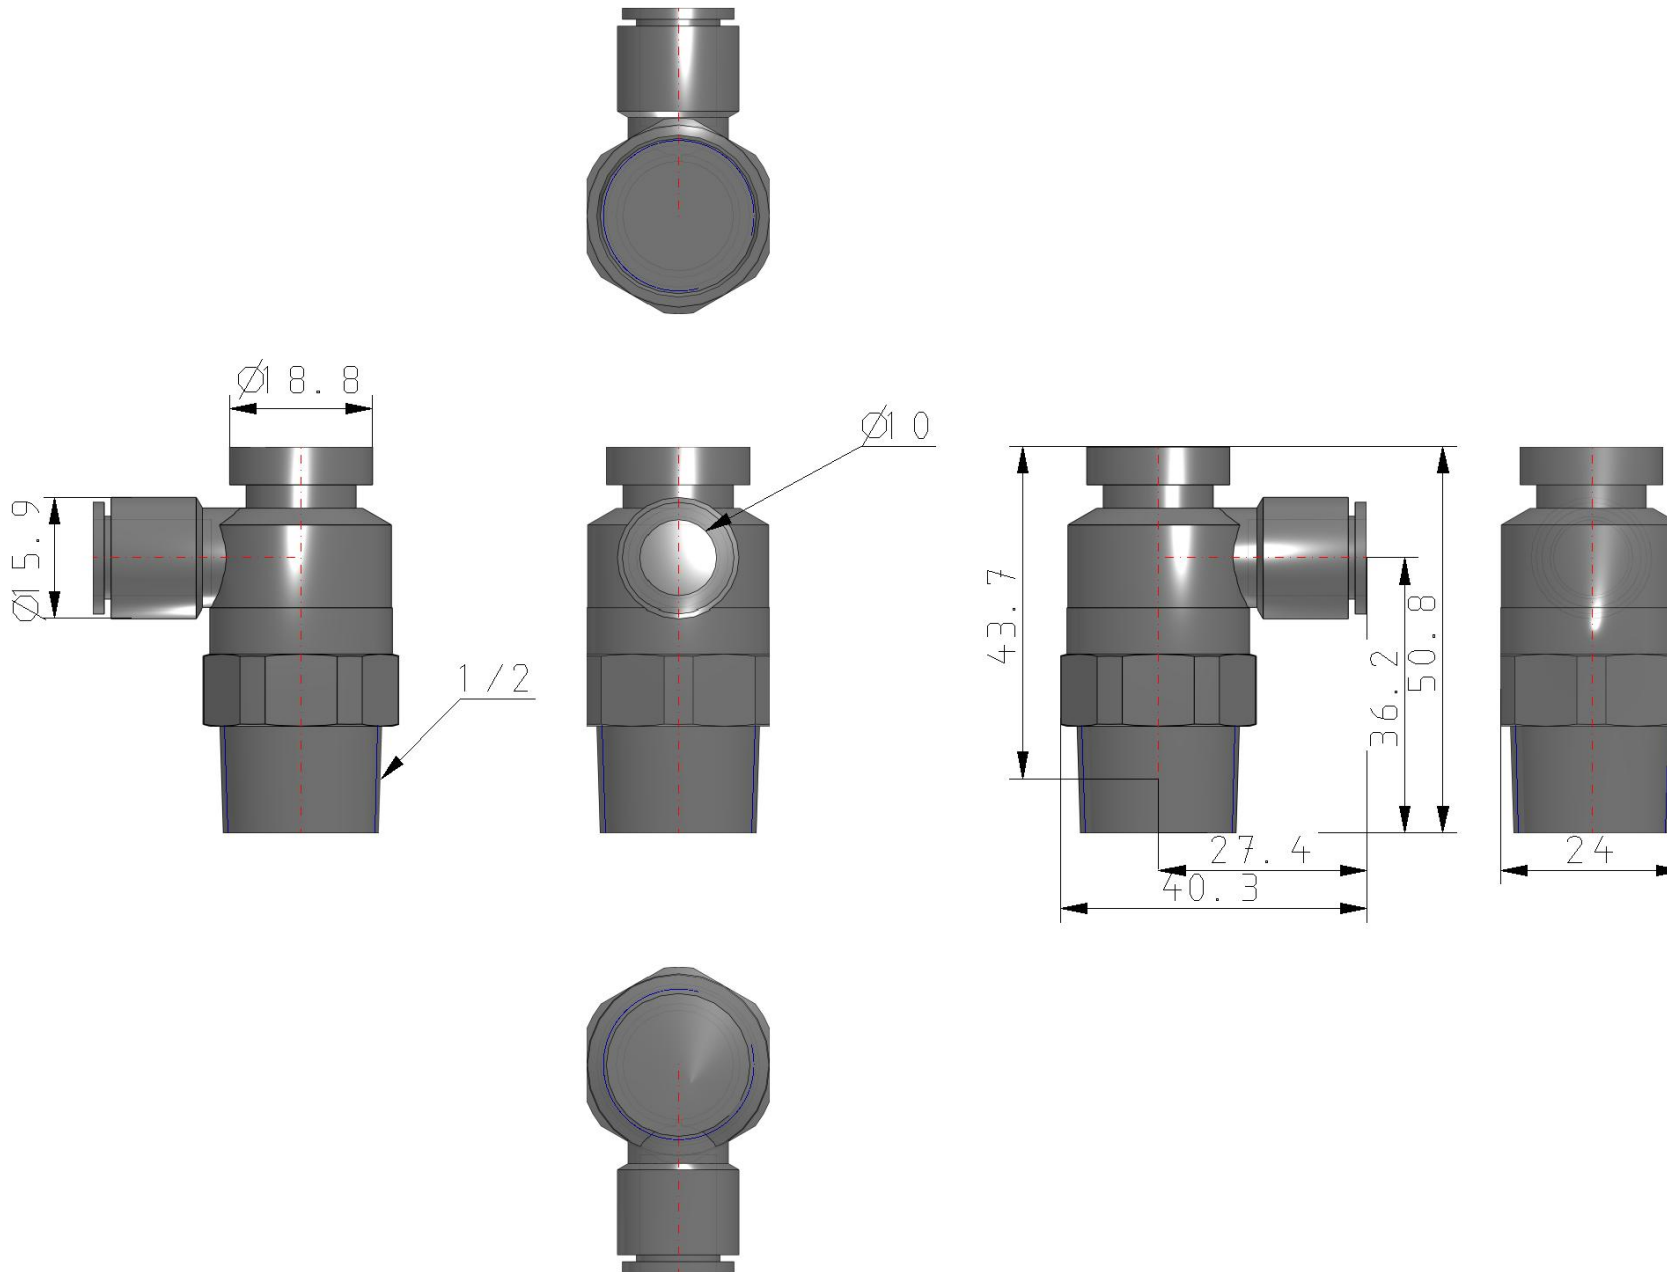

### General series information

- Port Size: M5, 10-32 UNF, 1/8, 1/4, 3/8, 1/2
- Applicable Tubing O.D.: Ø 2 to Ø 16 mm and Ø 1/8" to Ø 1/2"
- Operating Pressure Range: 0.1 to 1 MPa.

### Standard specifications

Clean Series	None
Body Size	4 (1/2)
Type	2 (Elbow)
Control Type	0 (Meter-out)
Thread Type	G (G)
Port Size	04 (1/2)
Across Flat [H]	Body Size 1: 9mm; Body Size 2, 3, 4 None
Applicable Tubing O.D.	Ø10
Seal	None
Made to Order	None
Pressure medium	Compressed air
Maximum temperature of pressure medium	60 °C;60 °C
Minimum temperature of pressure medium	-5 °C;-5 °C
Maximum ambient temperature	60 °C;60 °C
Minimum ambient temperature	-5 °C
Weight	0.054 Kg

# Dimensions