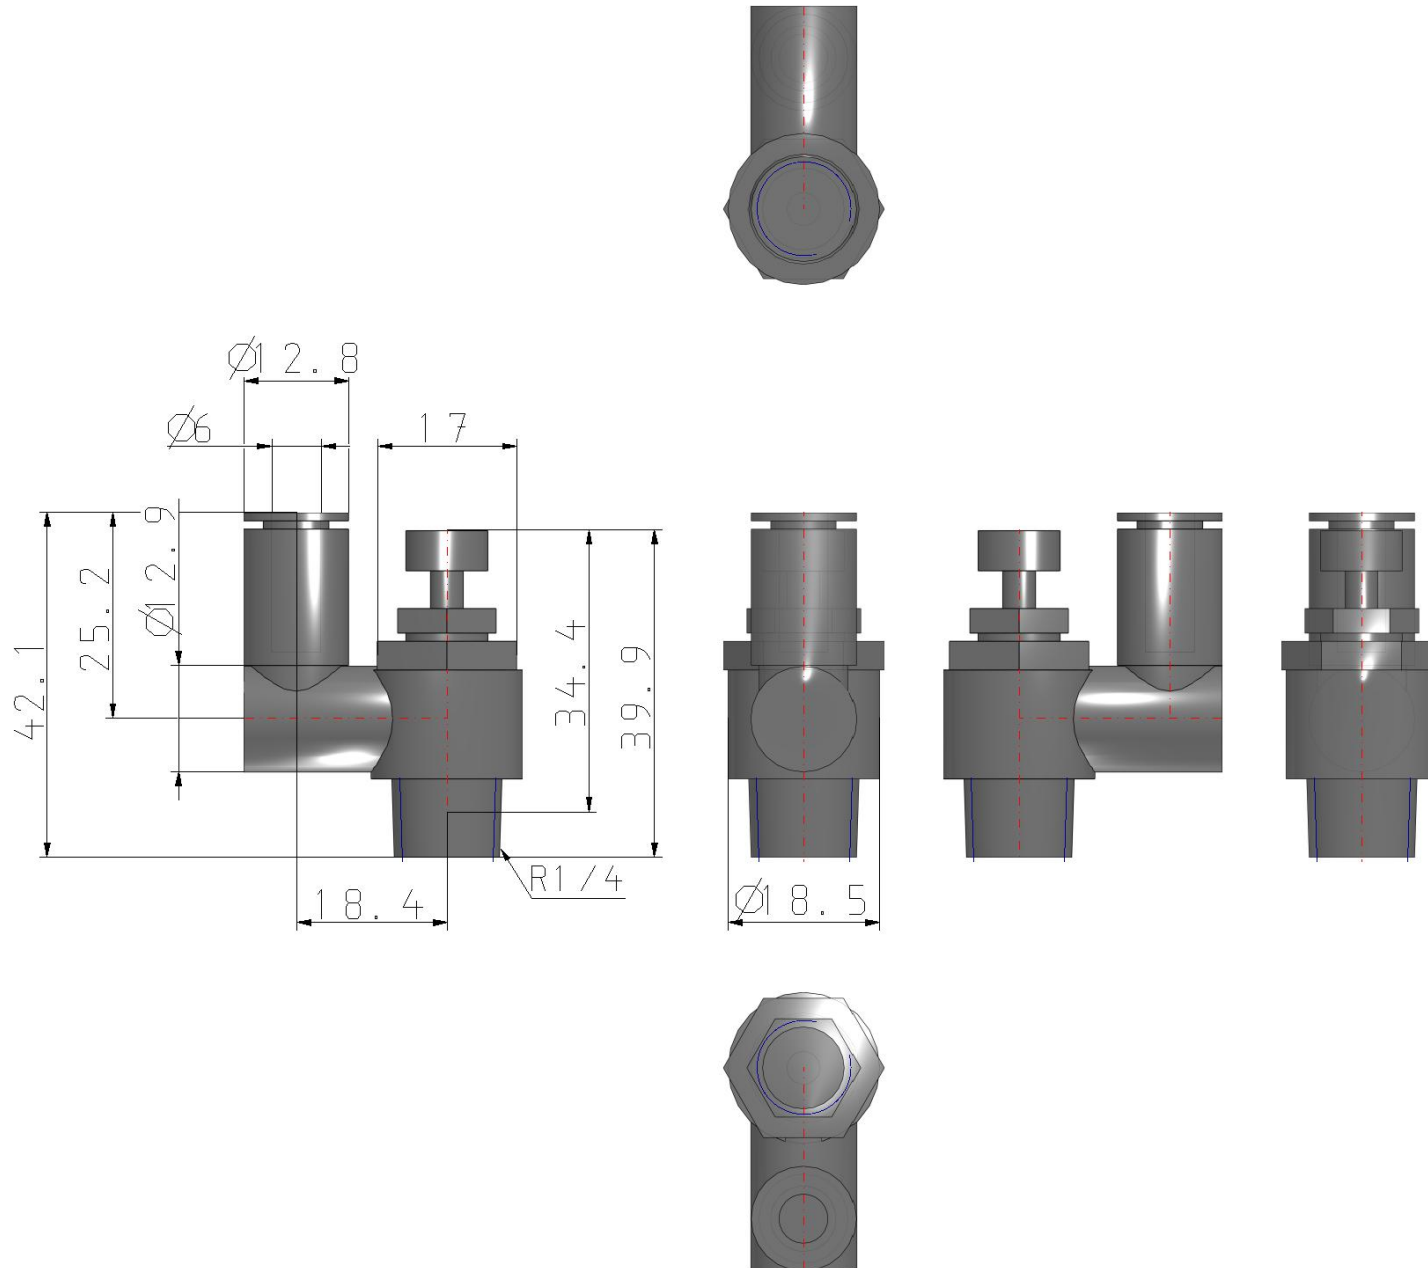

### General series information

- Port Size: M3, M5, 10-32 UNF, 1/8, 1/4, 3/8, 1/2
- Applicable Tubing O.D.: Ø 3.2 to Ø 12 mm and Ø 1/8" to Ø 1/2"
- Operating Pressure Range: 0.1 to 1 MPa.

### Standard specifications

Size	2 (1/8, 1/4 Basis)
Style	3 (Universal)
Control Method	0 (Meter-out)
Thread	M3, M5, U10/32, Rc
Port Size	02 (1/4)
Tube Size	Ø6
Option	S (Sealant)
Fixed Orifice	None
Made to Order	None
Lock Nut	Standard (Hexagon)
Weight	0.033 Kg

# Dimensions