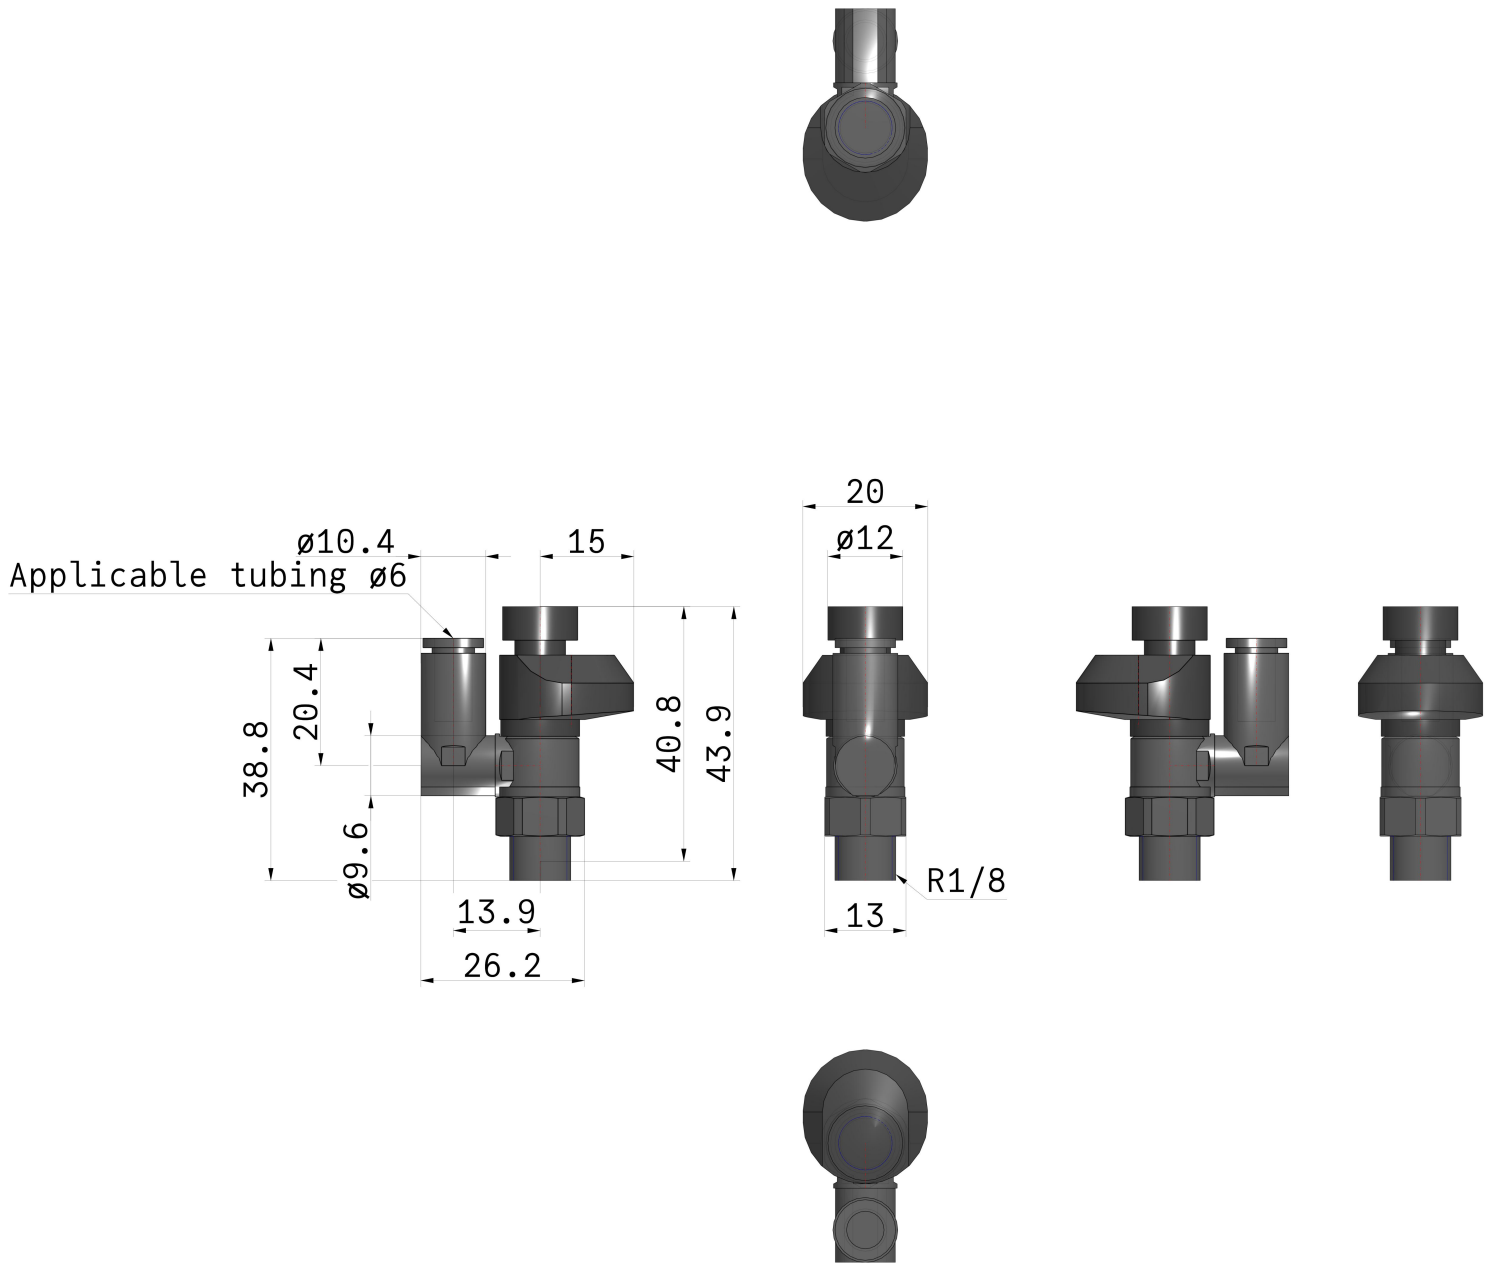

Dimensions

Specifications are subject to change without prior notice and any obligation on the part of the manufacturer.