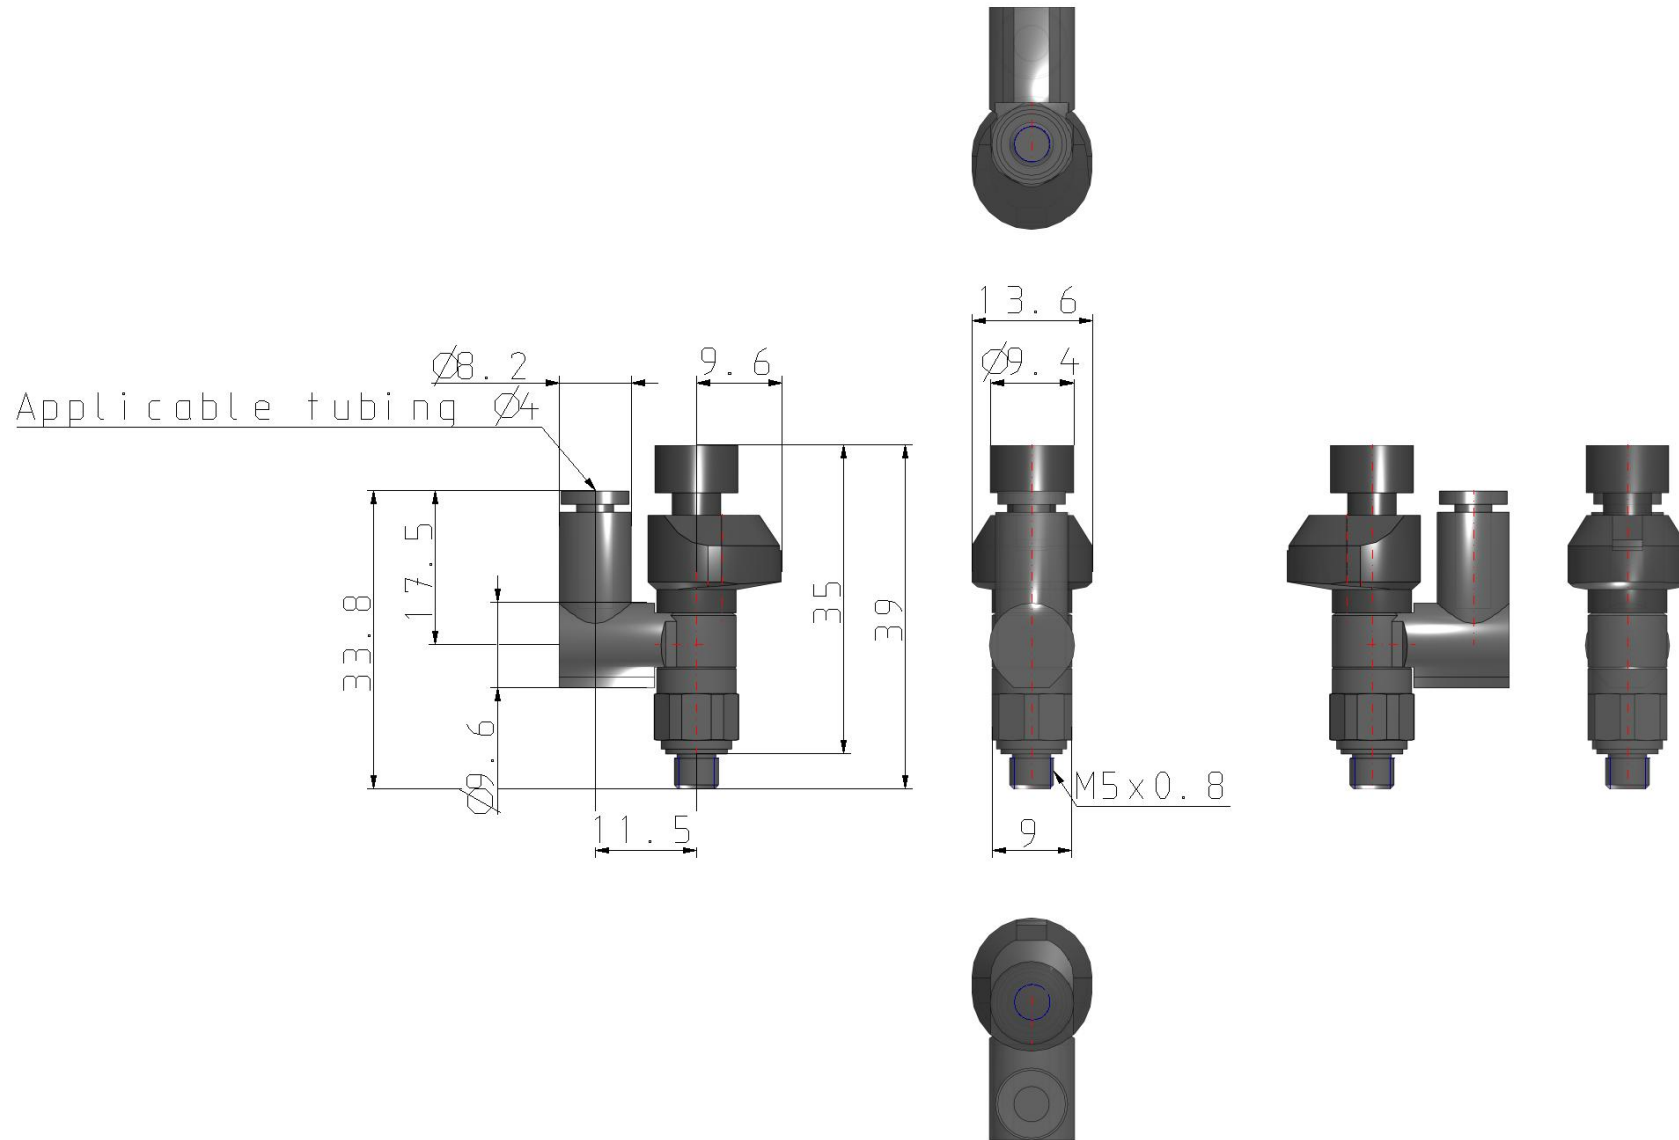

### General series information

- Port Size: M5, 10-32 UNF, 1/8, 1/4, 3/8, 1/2
- Applicable Tubing O.D.: Ø 3.2 to Ø 16 mm and Ø 1/8" to Ø 1/2"
- Operating Pressure Range: 0.1 to 1 MPa.

### Standard specifications

Weight	0.070 Kg
--------	----------

# Dimensions