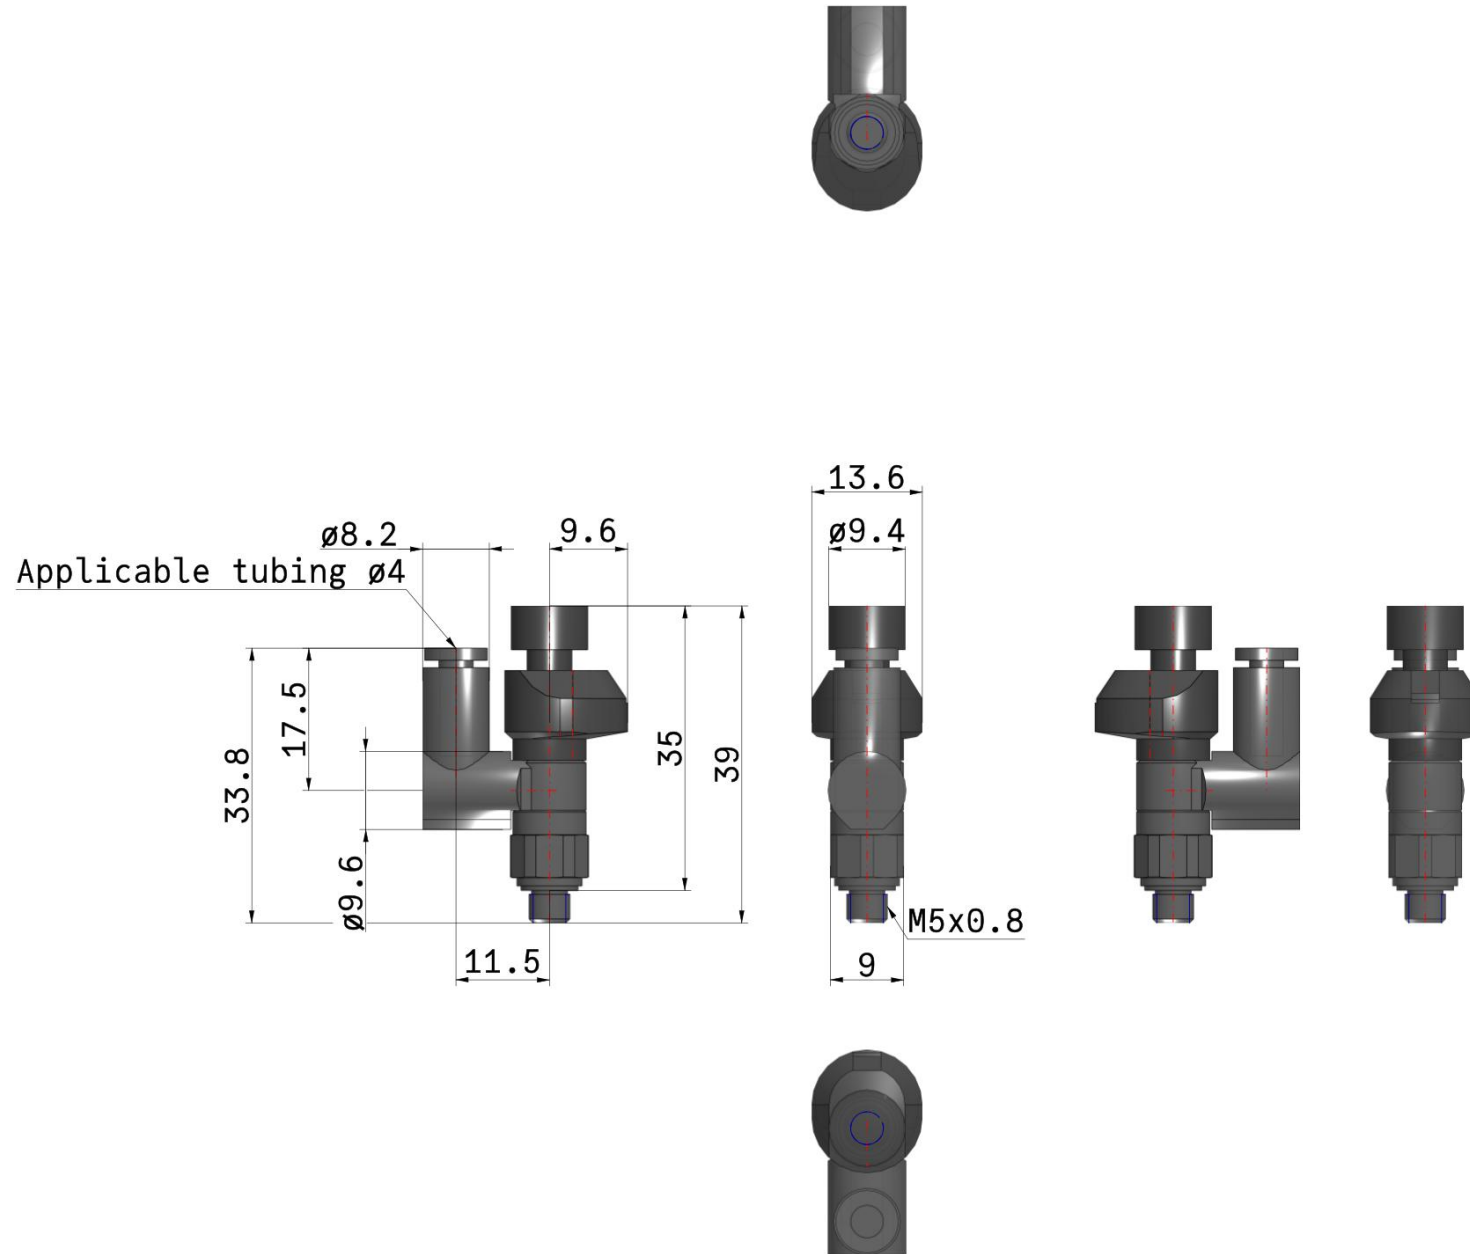

Dimensions

Specifications are subject to change without prior notice and any obligation on the part of the manufacturer.