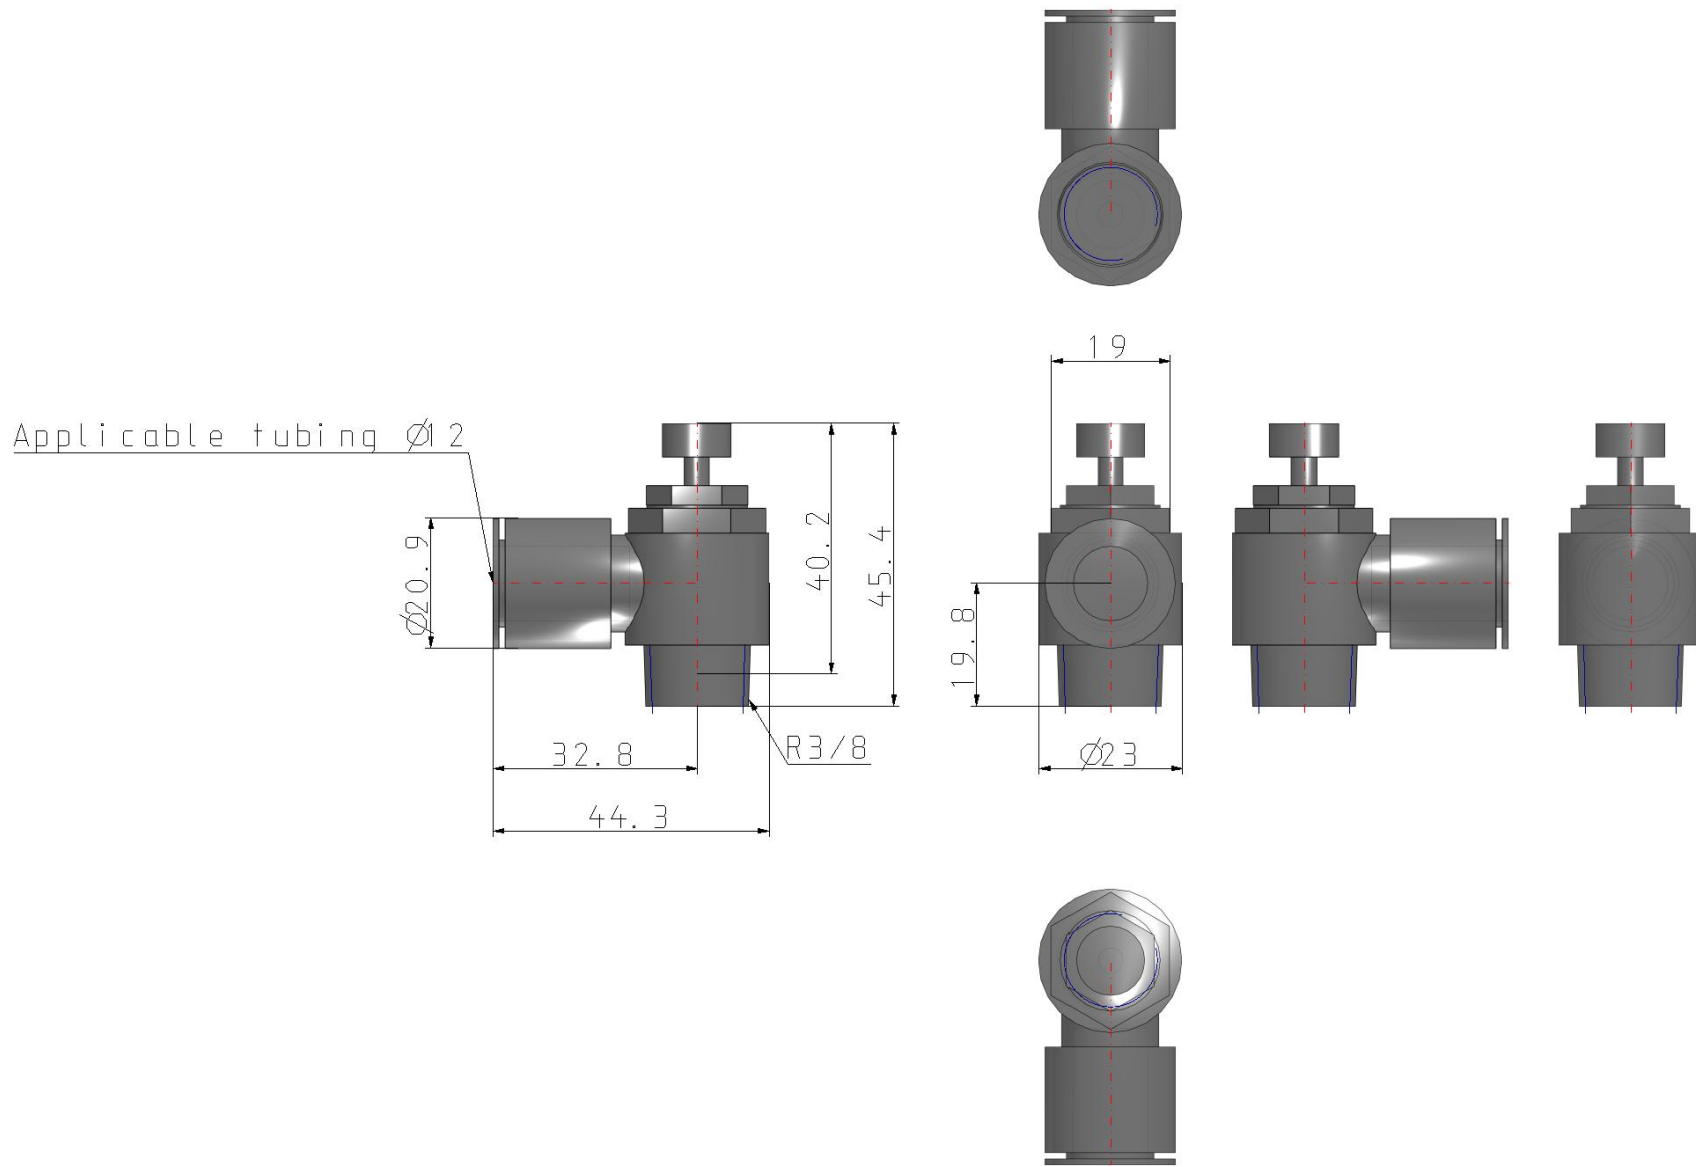

Dimensions