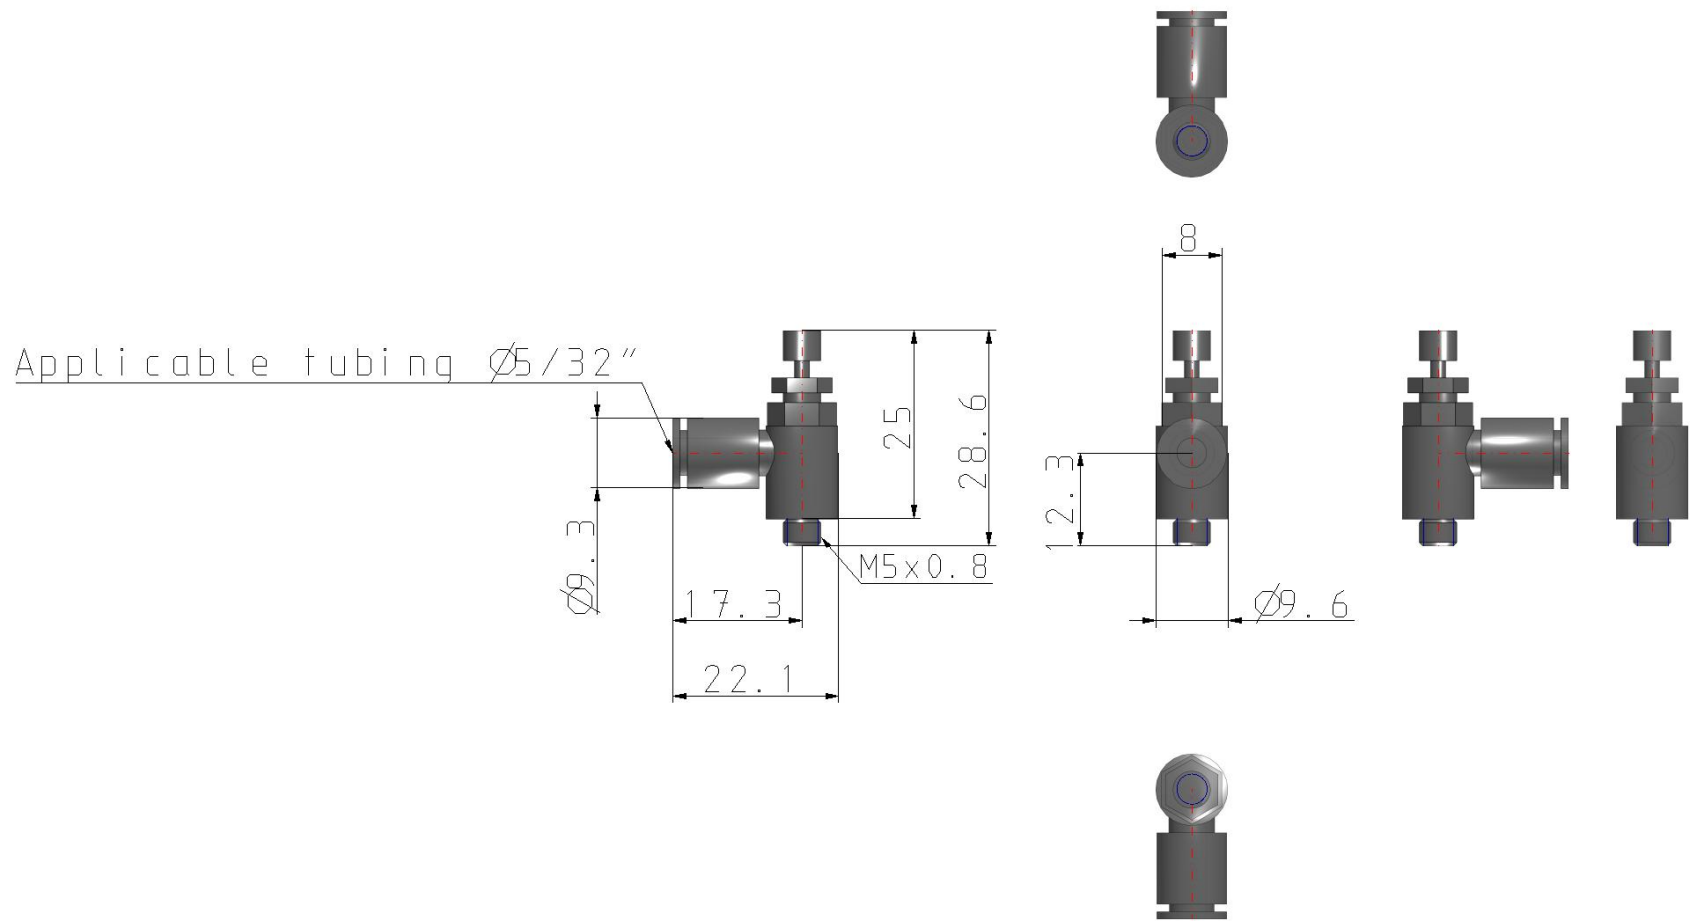

### General series information

- Port Size: M3, M5, 10-32 UNF, 1/8, 1/4, 3/8, 1/2
- Applicable Tubing O.D.: Ø 2 to Ø 12 mm and Ø 1/8" to Ø 1/2"
- Operating Pressure Range: 0.1 to 1 MPa.

### Standard specifications

Weight	0.007 Kg
--------	----------

# Dimensions