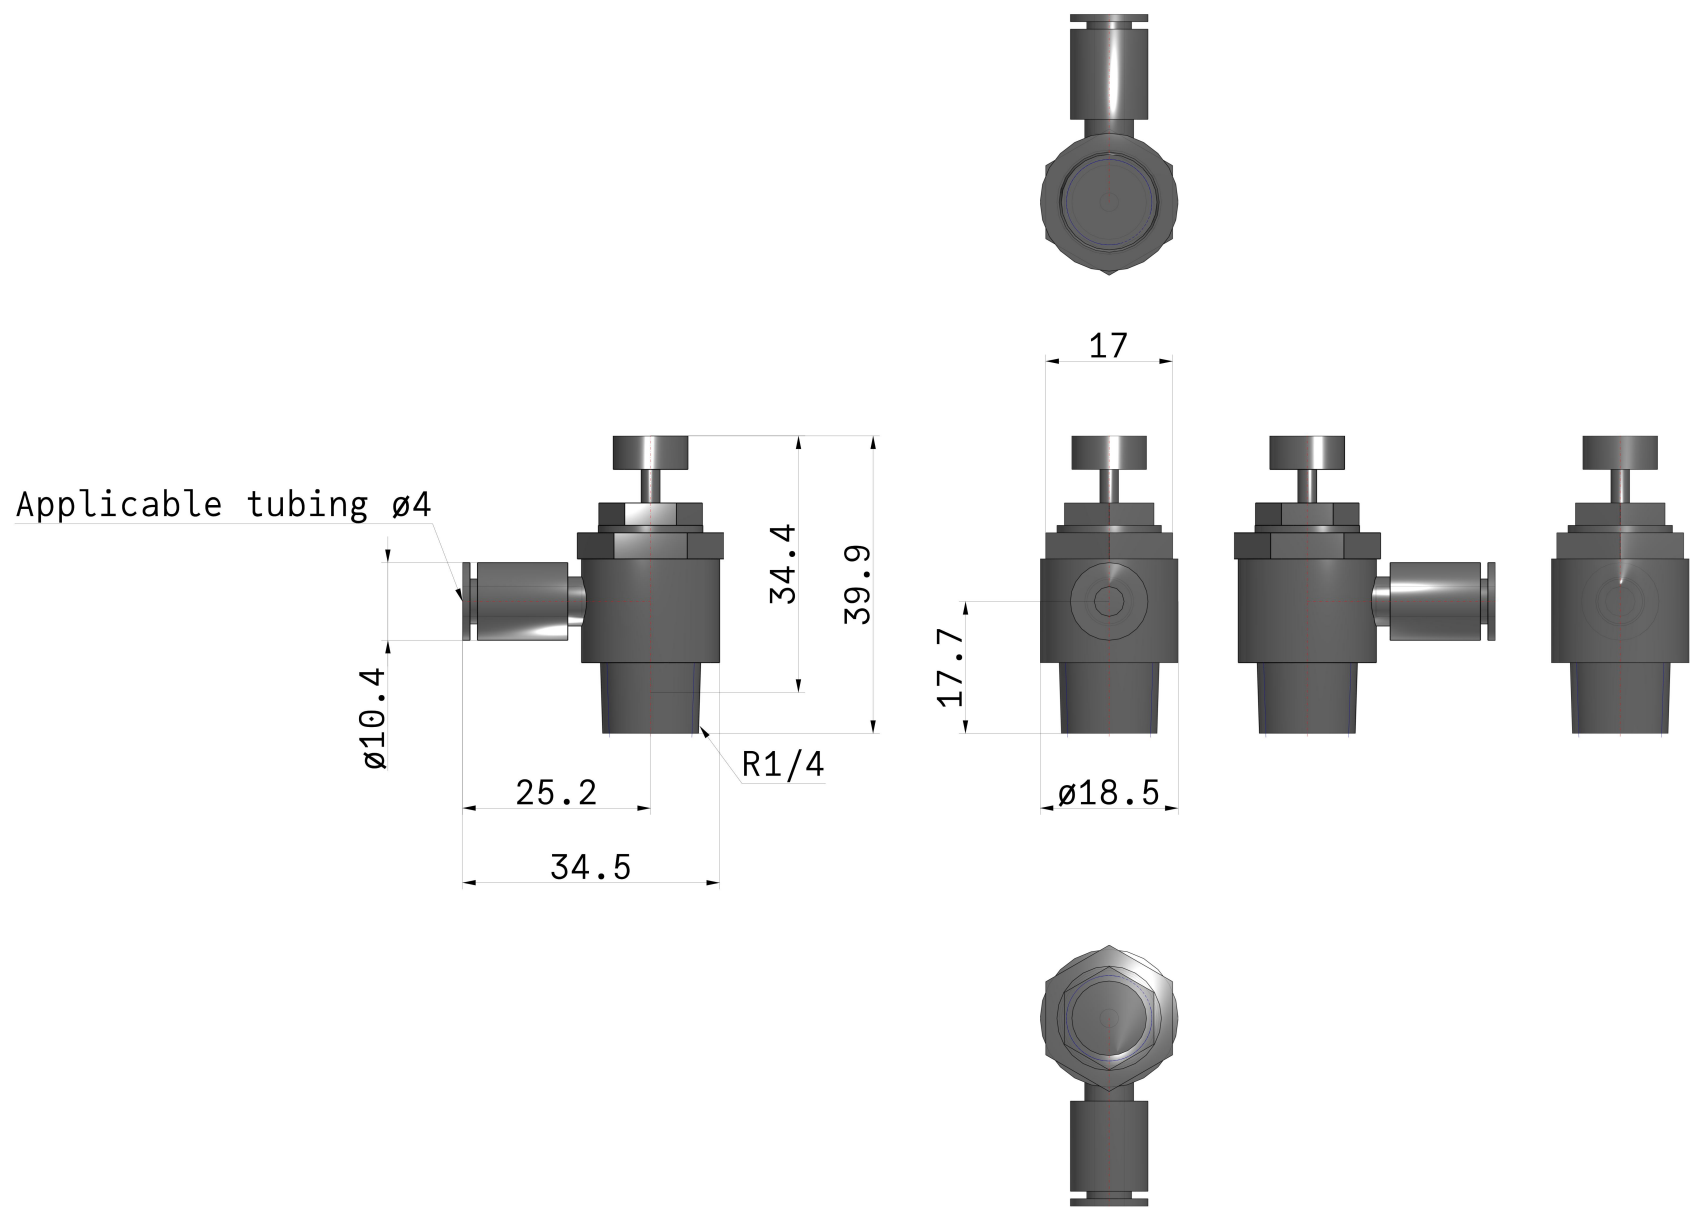

Dimensions