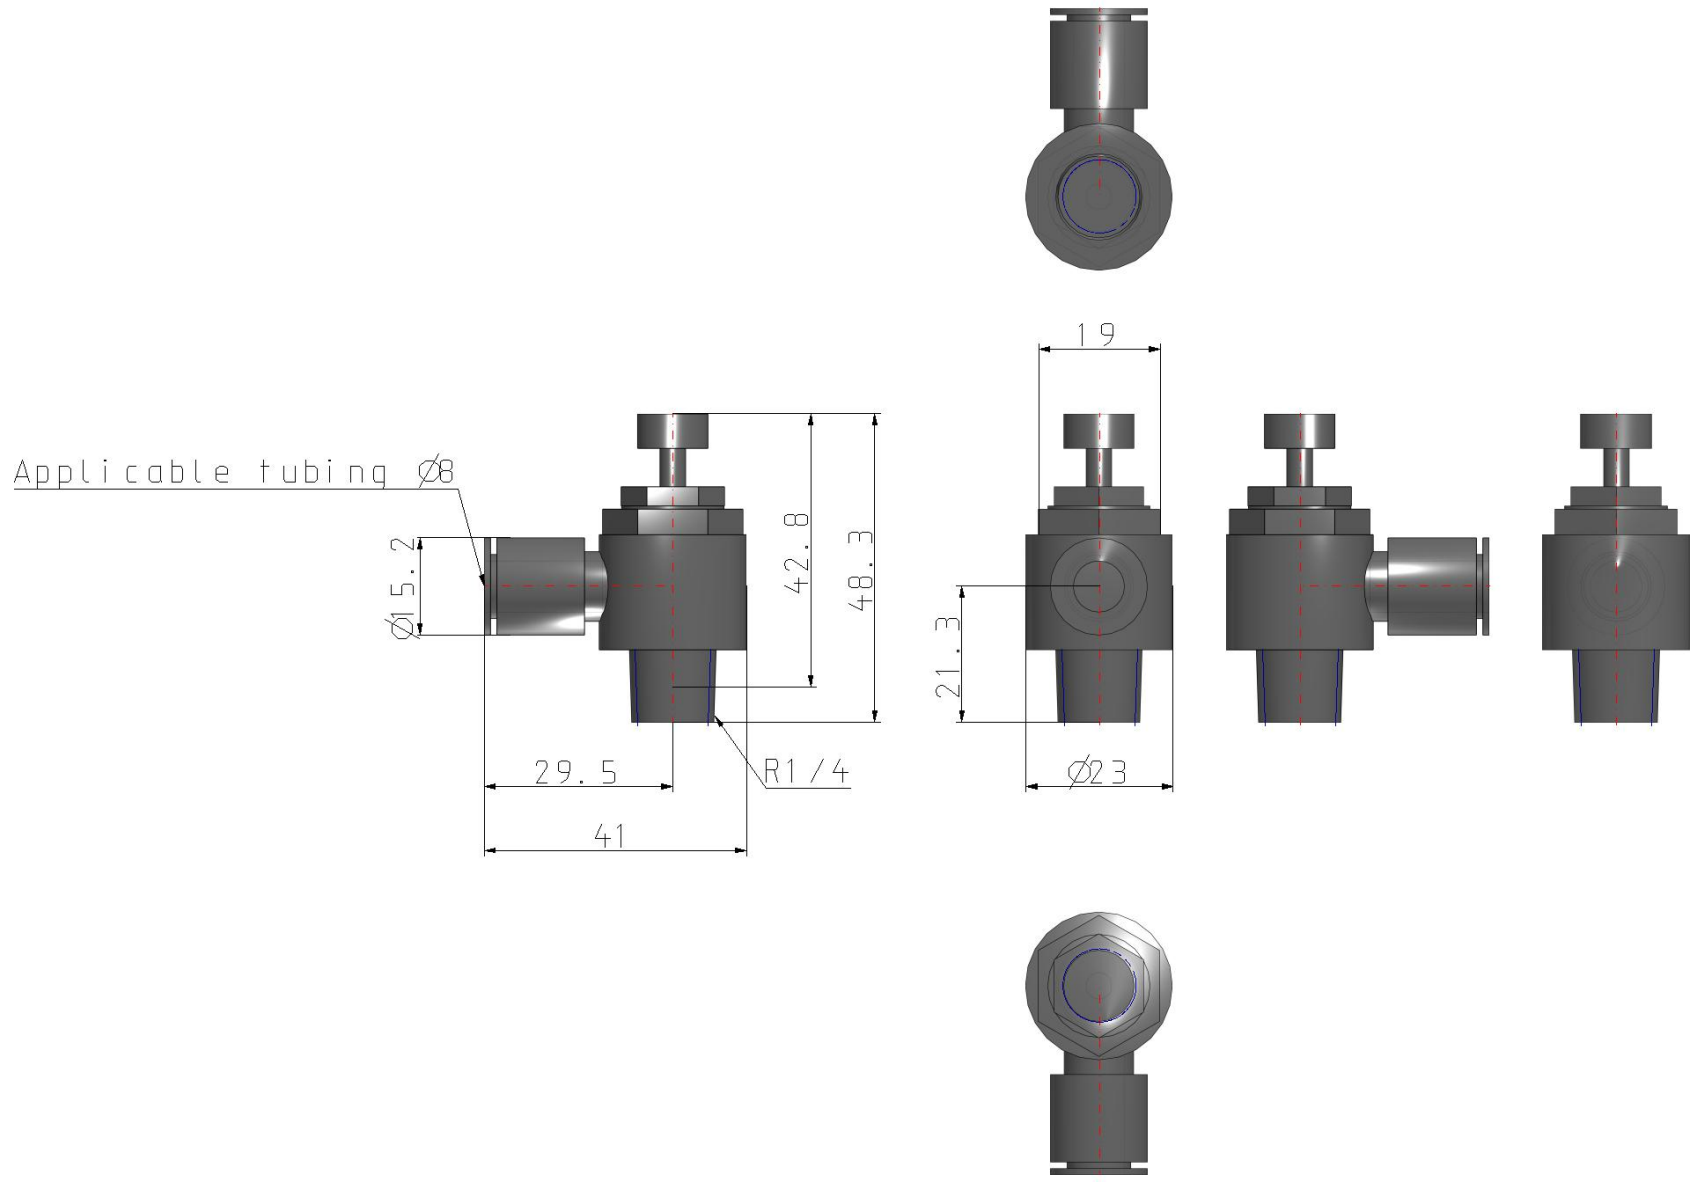

Dimensions