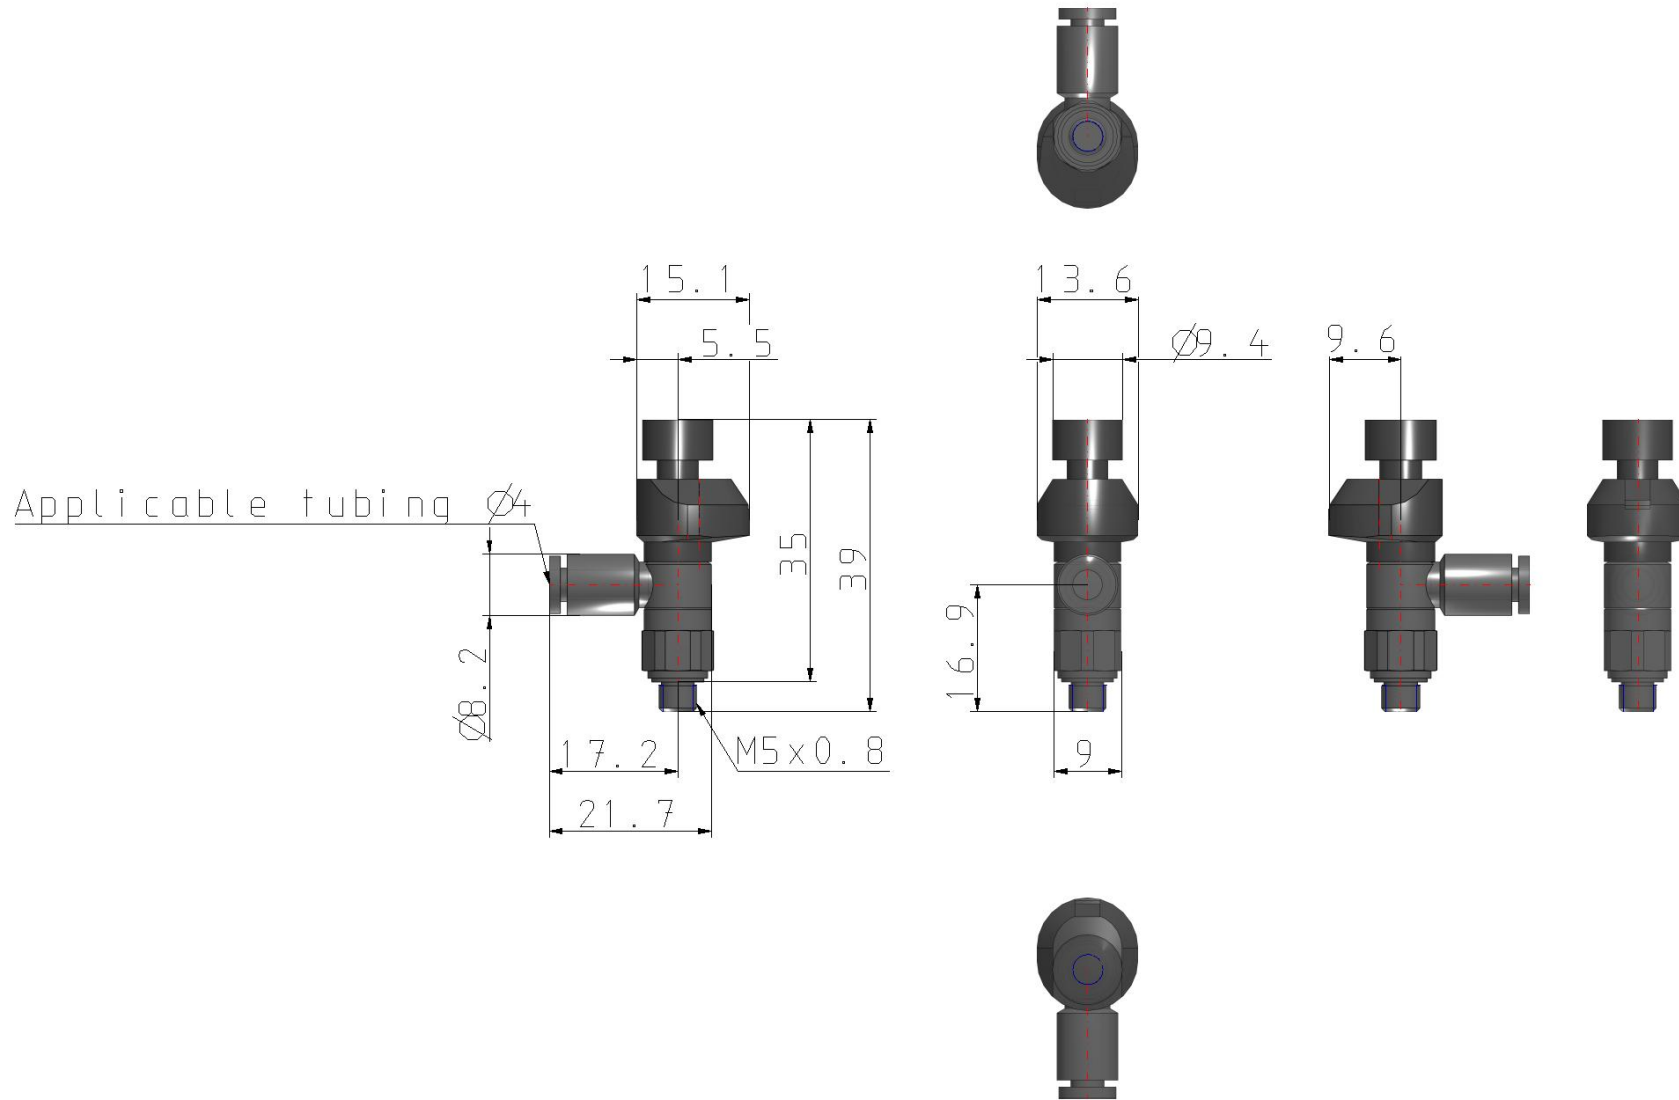

Dimensions