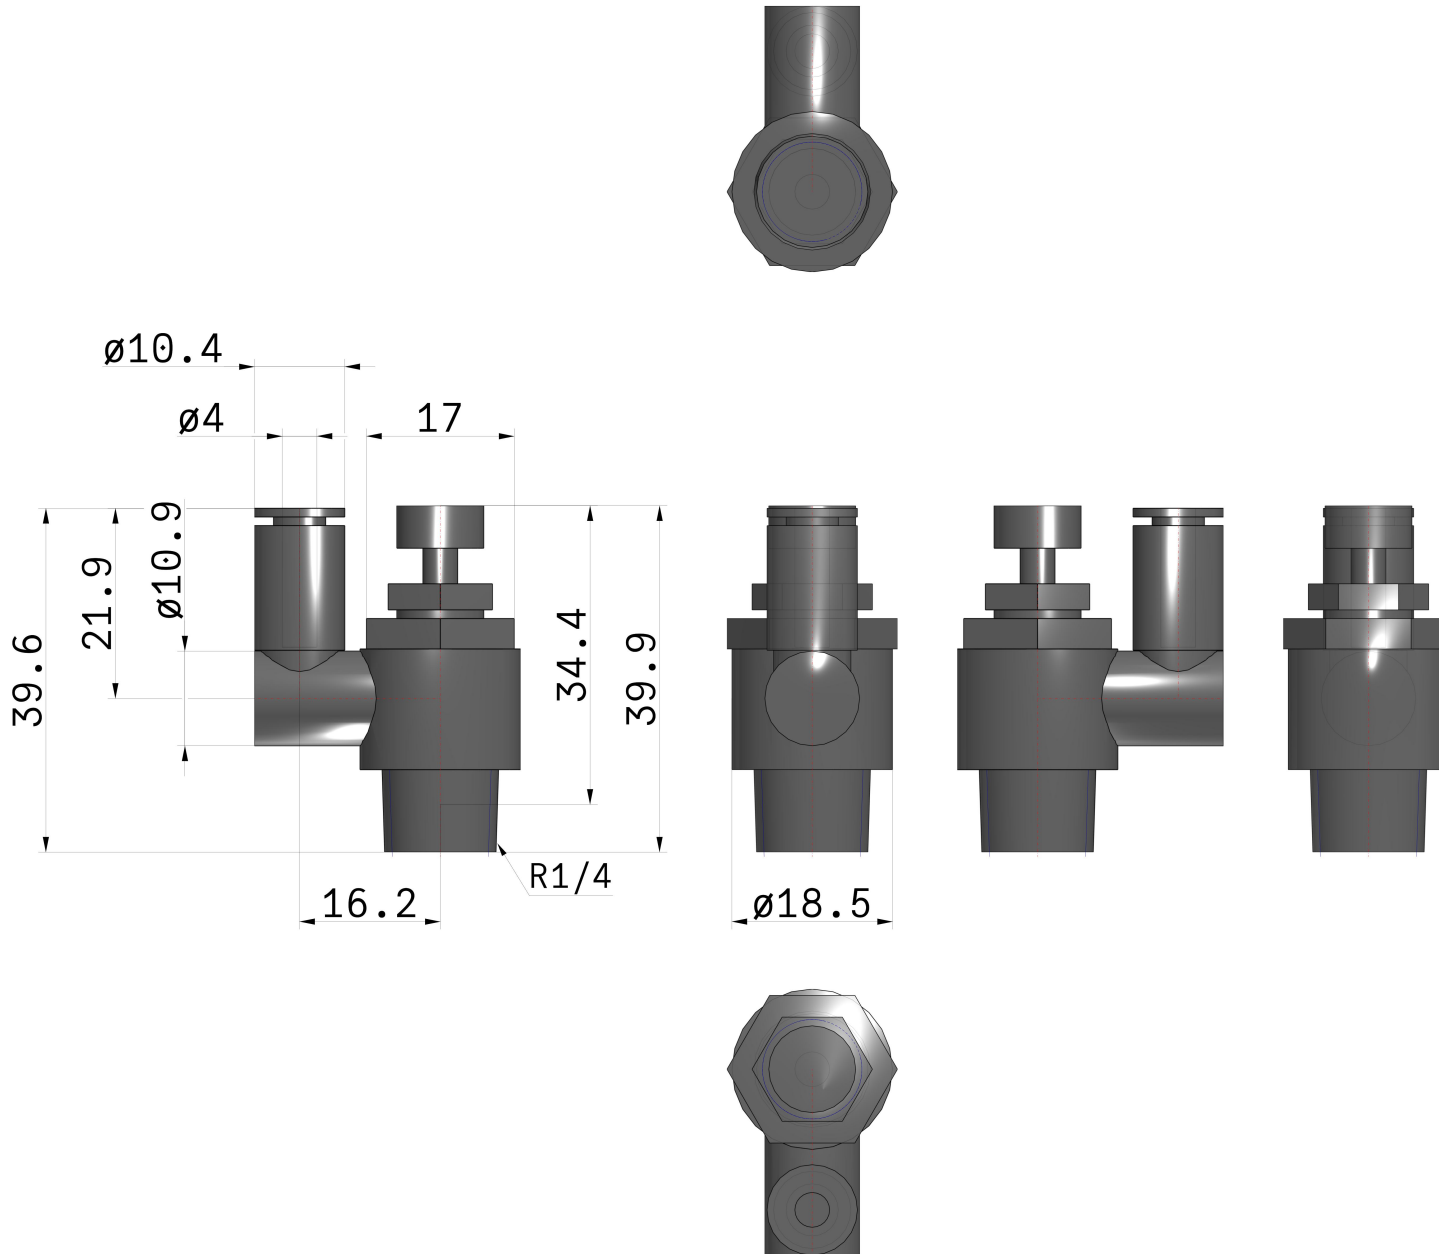

Dimensions