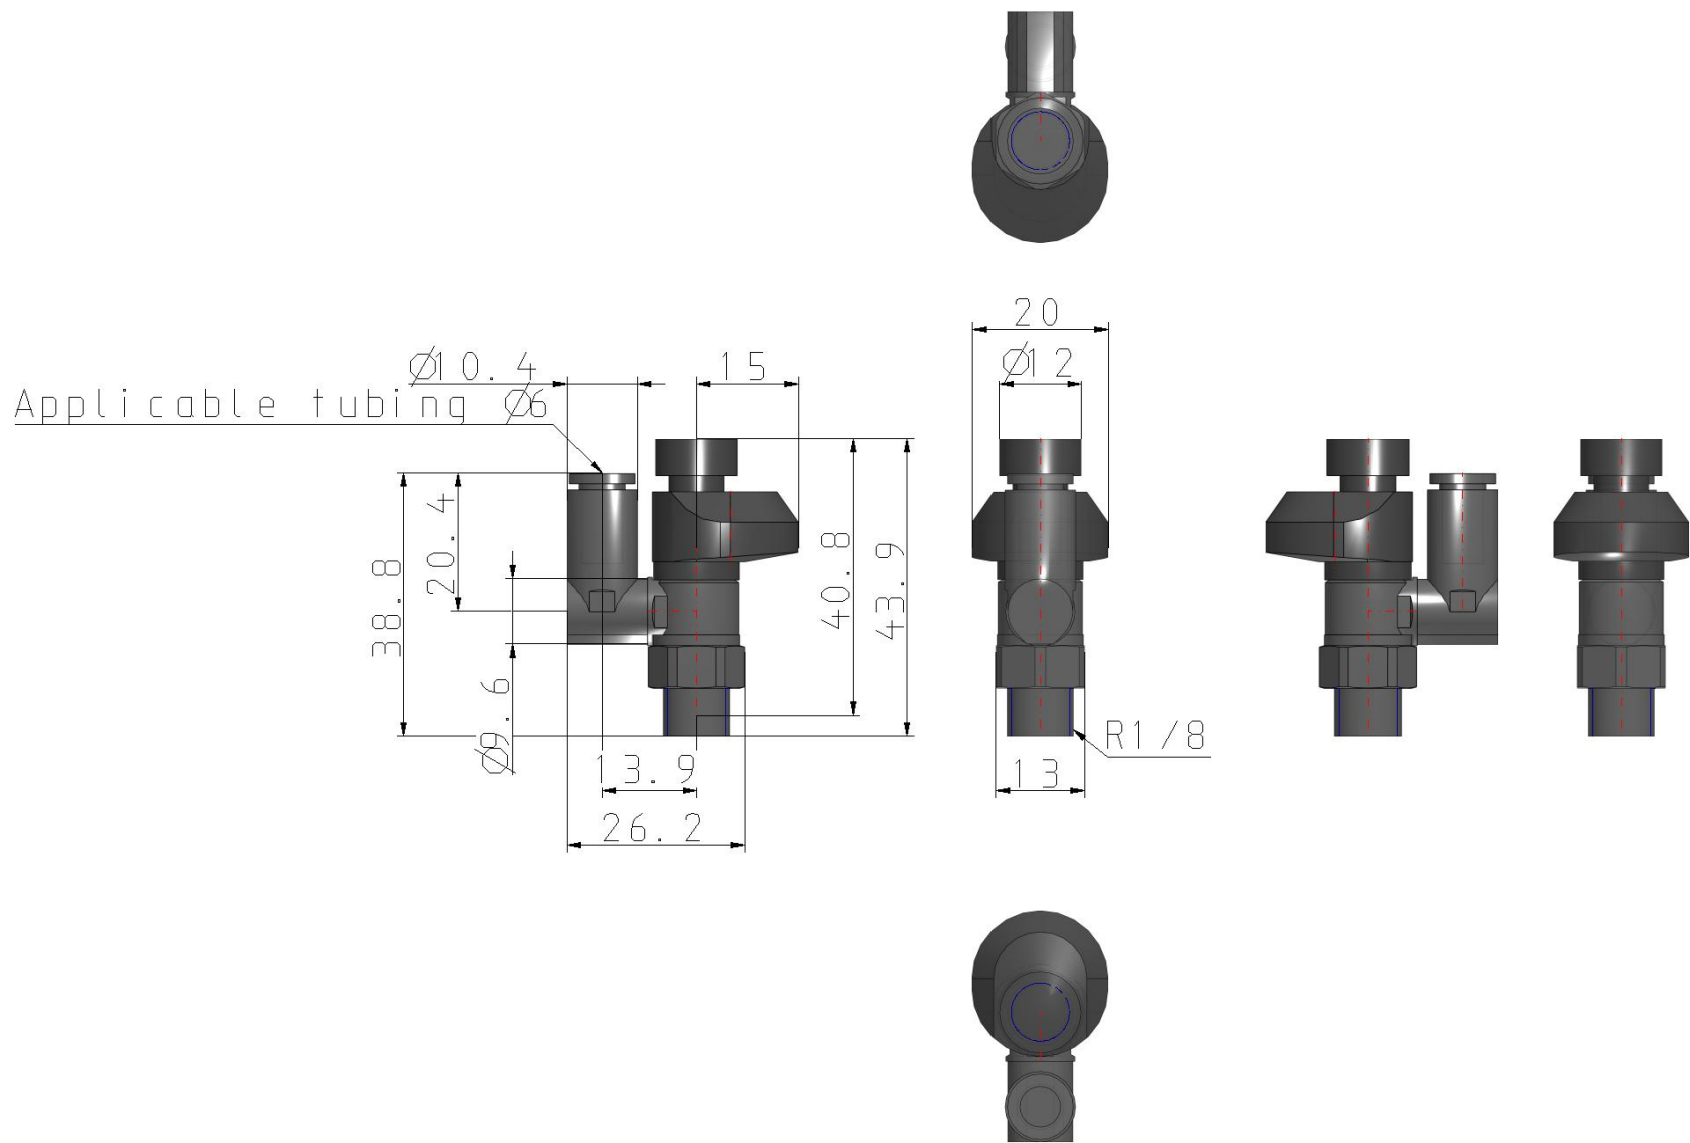

Dimensions