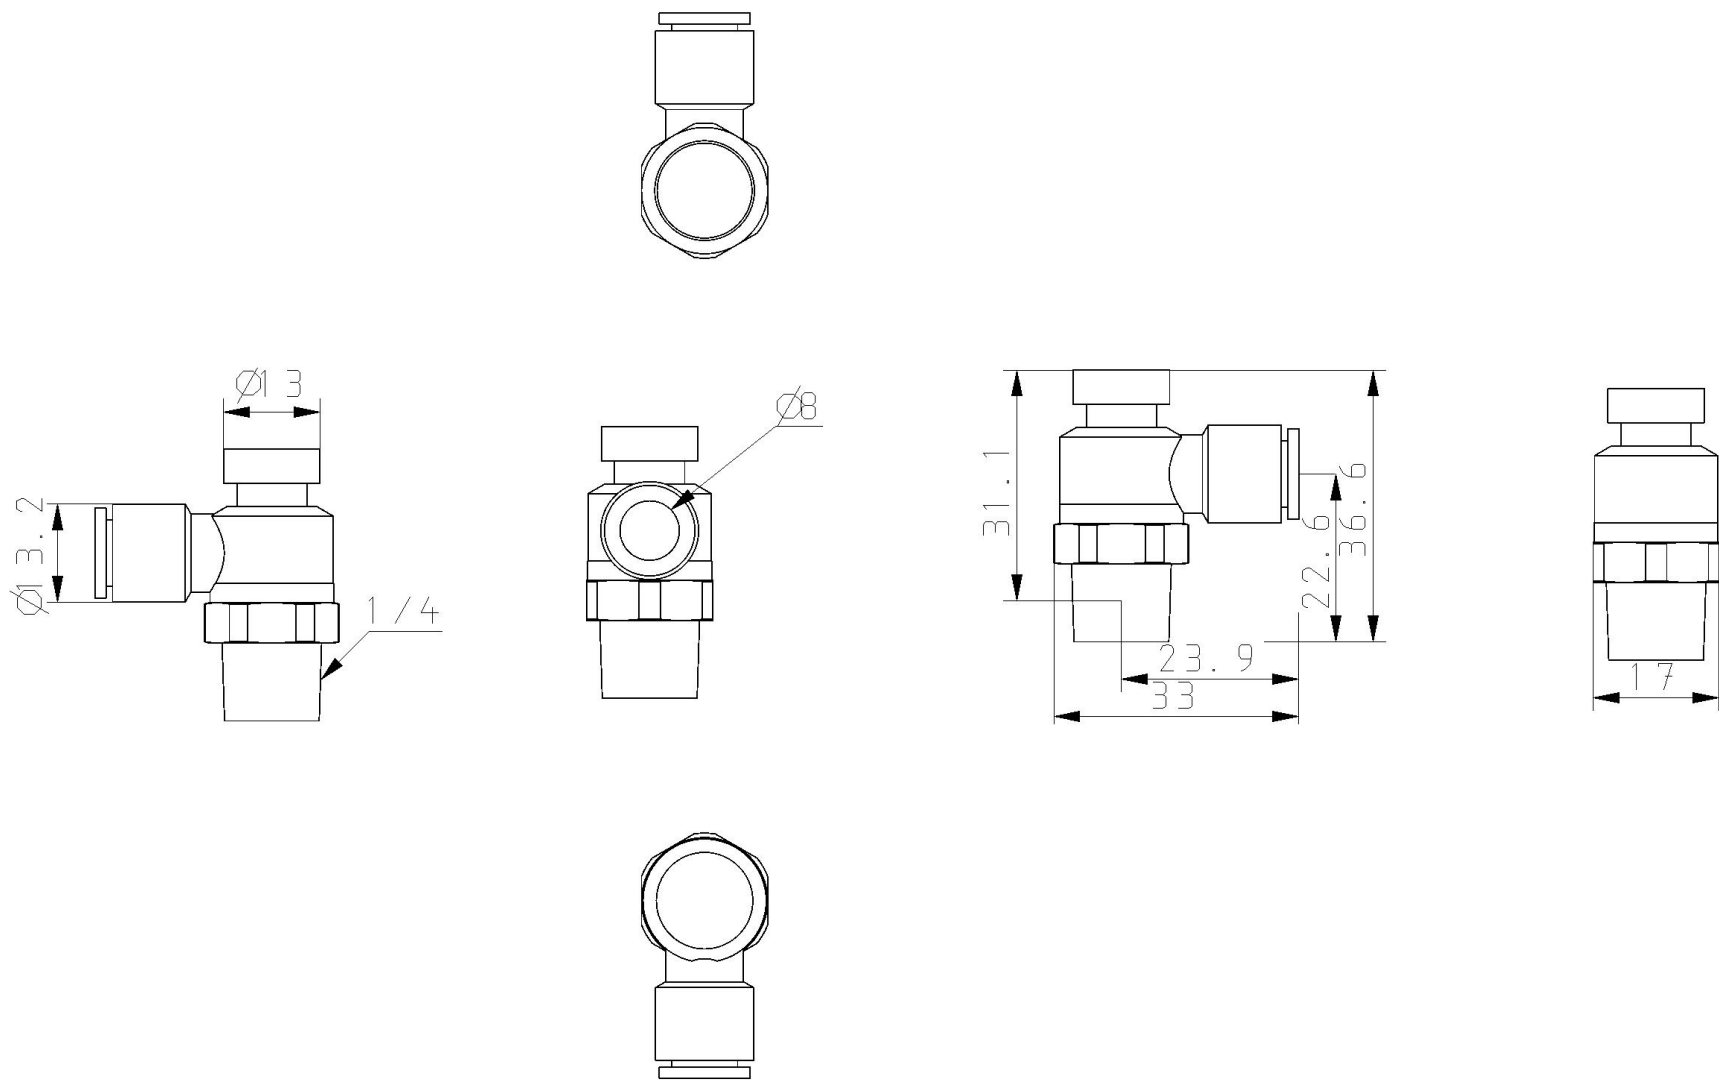

Dimensions