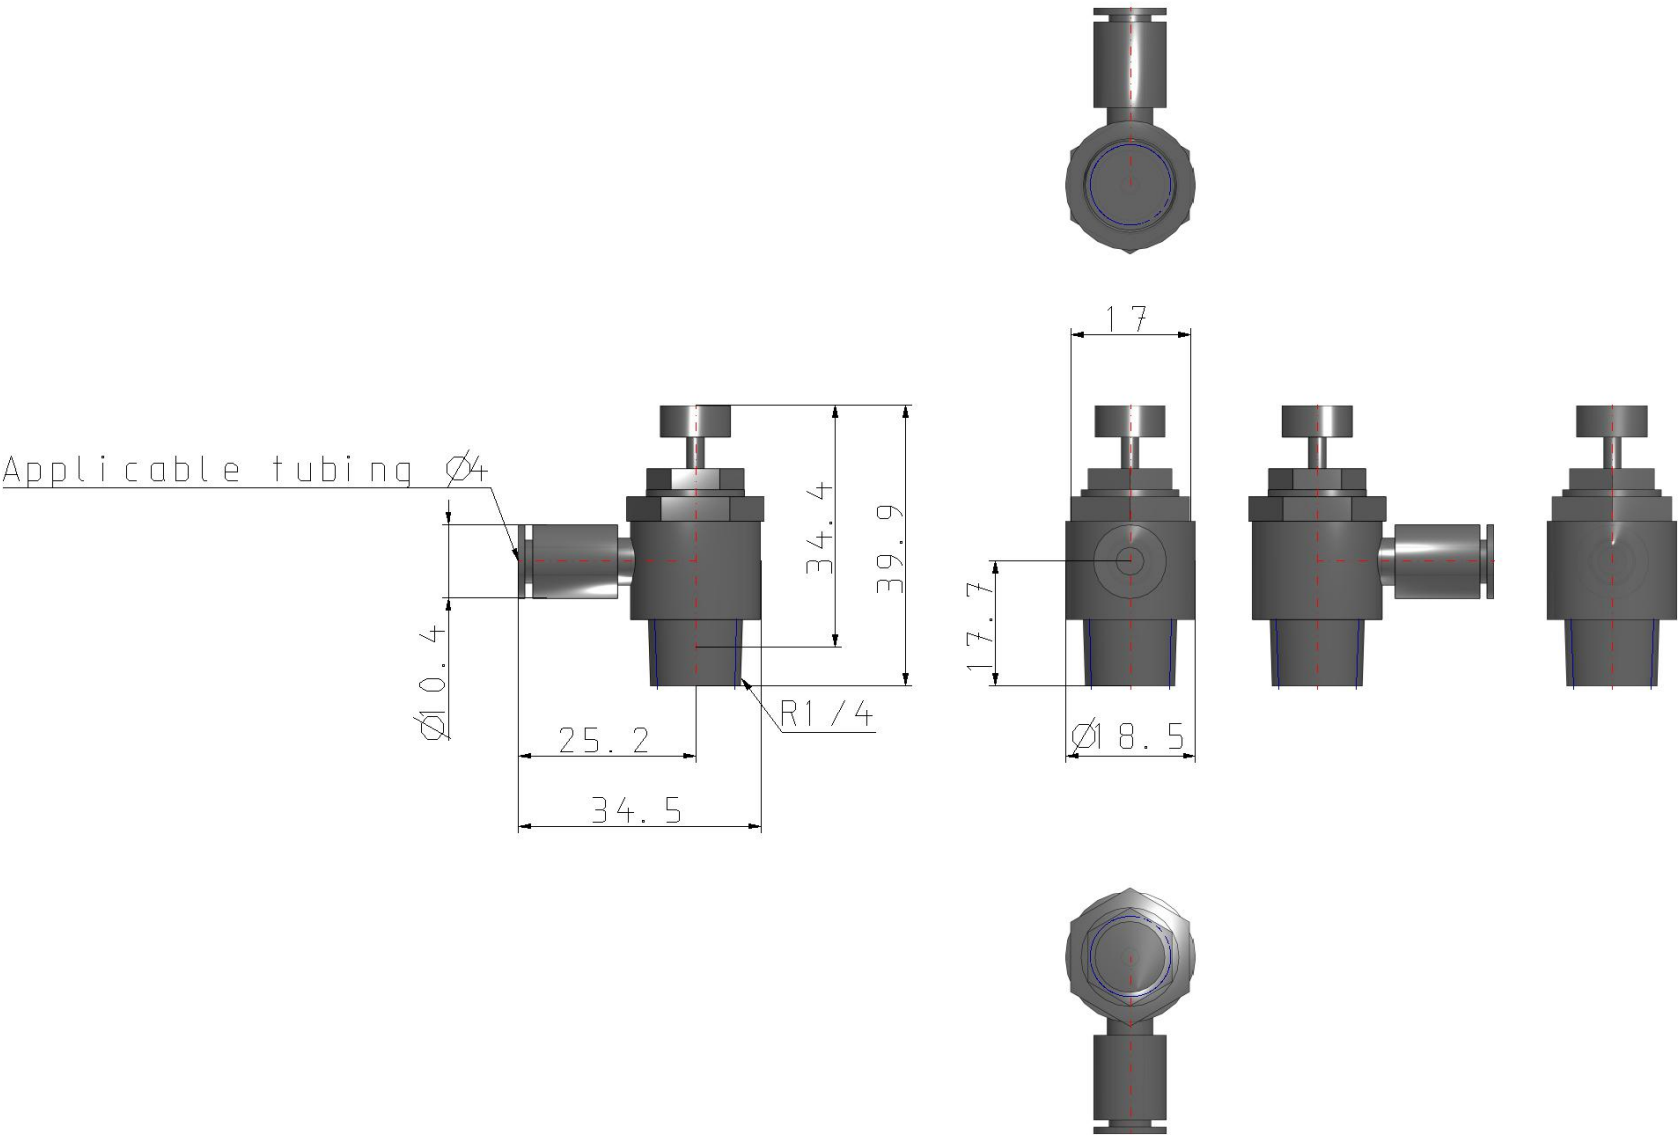

Dimensions