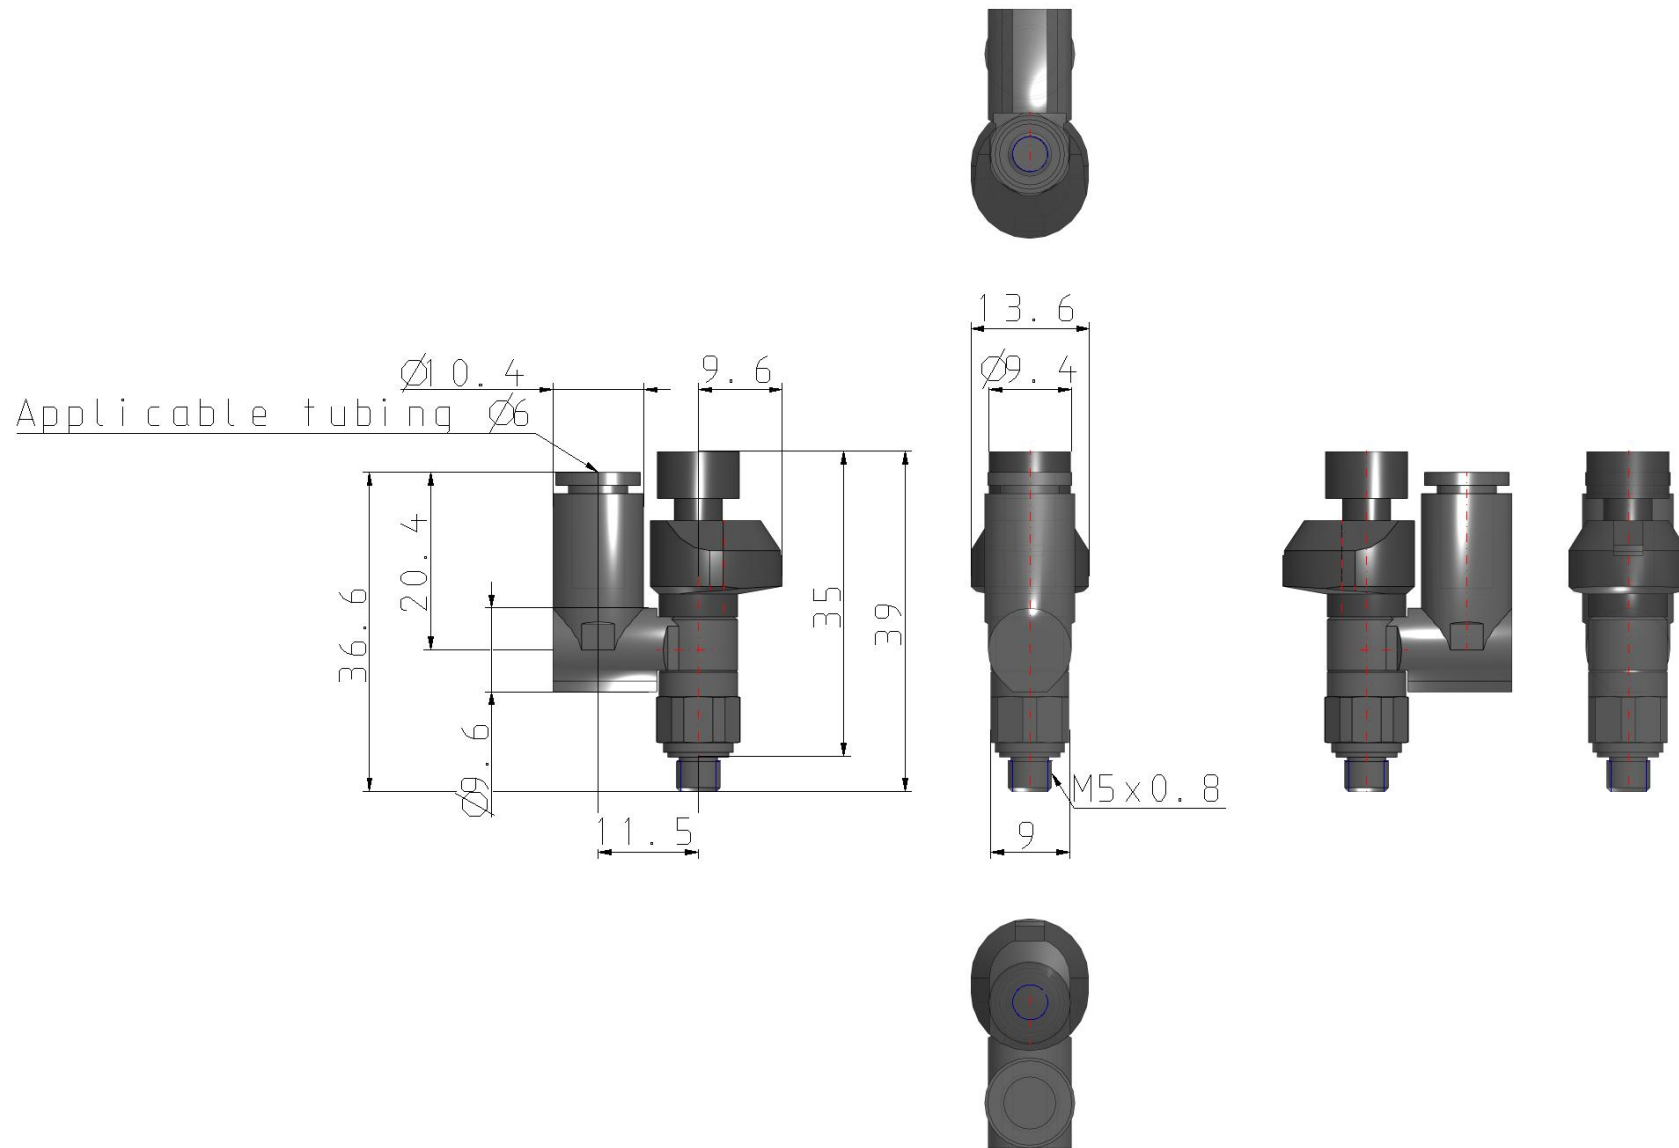

Universal - AS*3*1FS AS1301FS1-M5-06

Datasheet

General series information

- Port Size: M5, 10-32 UNF, 1/8, 1/4, 3/8, 1/2
- Applicable Tubing O.D.: Ø 3.2 to Ø 16 mm and Ø 1/8" to Ø 1/2"
- Operating Pressure Range: 0.1 to 1 MPa.

Standard specifications

Weight	0.008 Kg
--------	----------

Dimensions

Additional information

Catalogue

[AS-FS-D_EU.pdf](#)