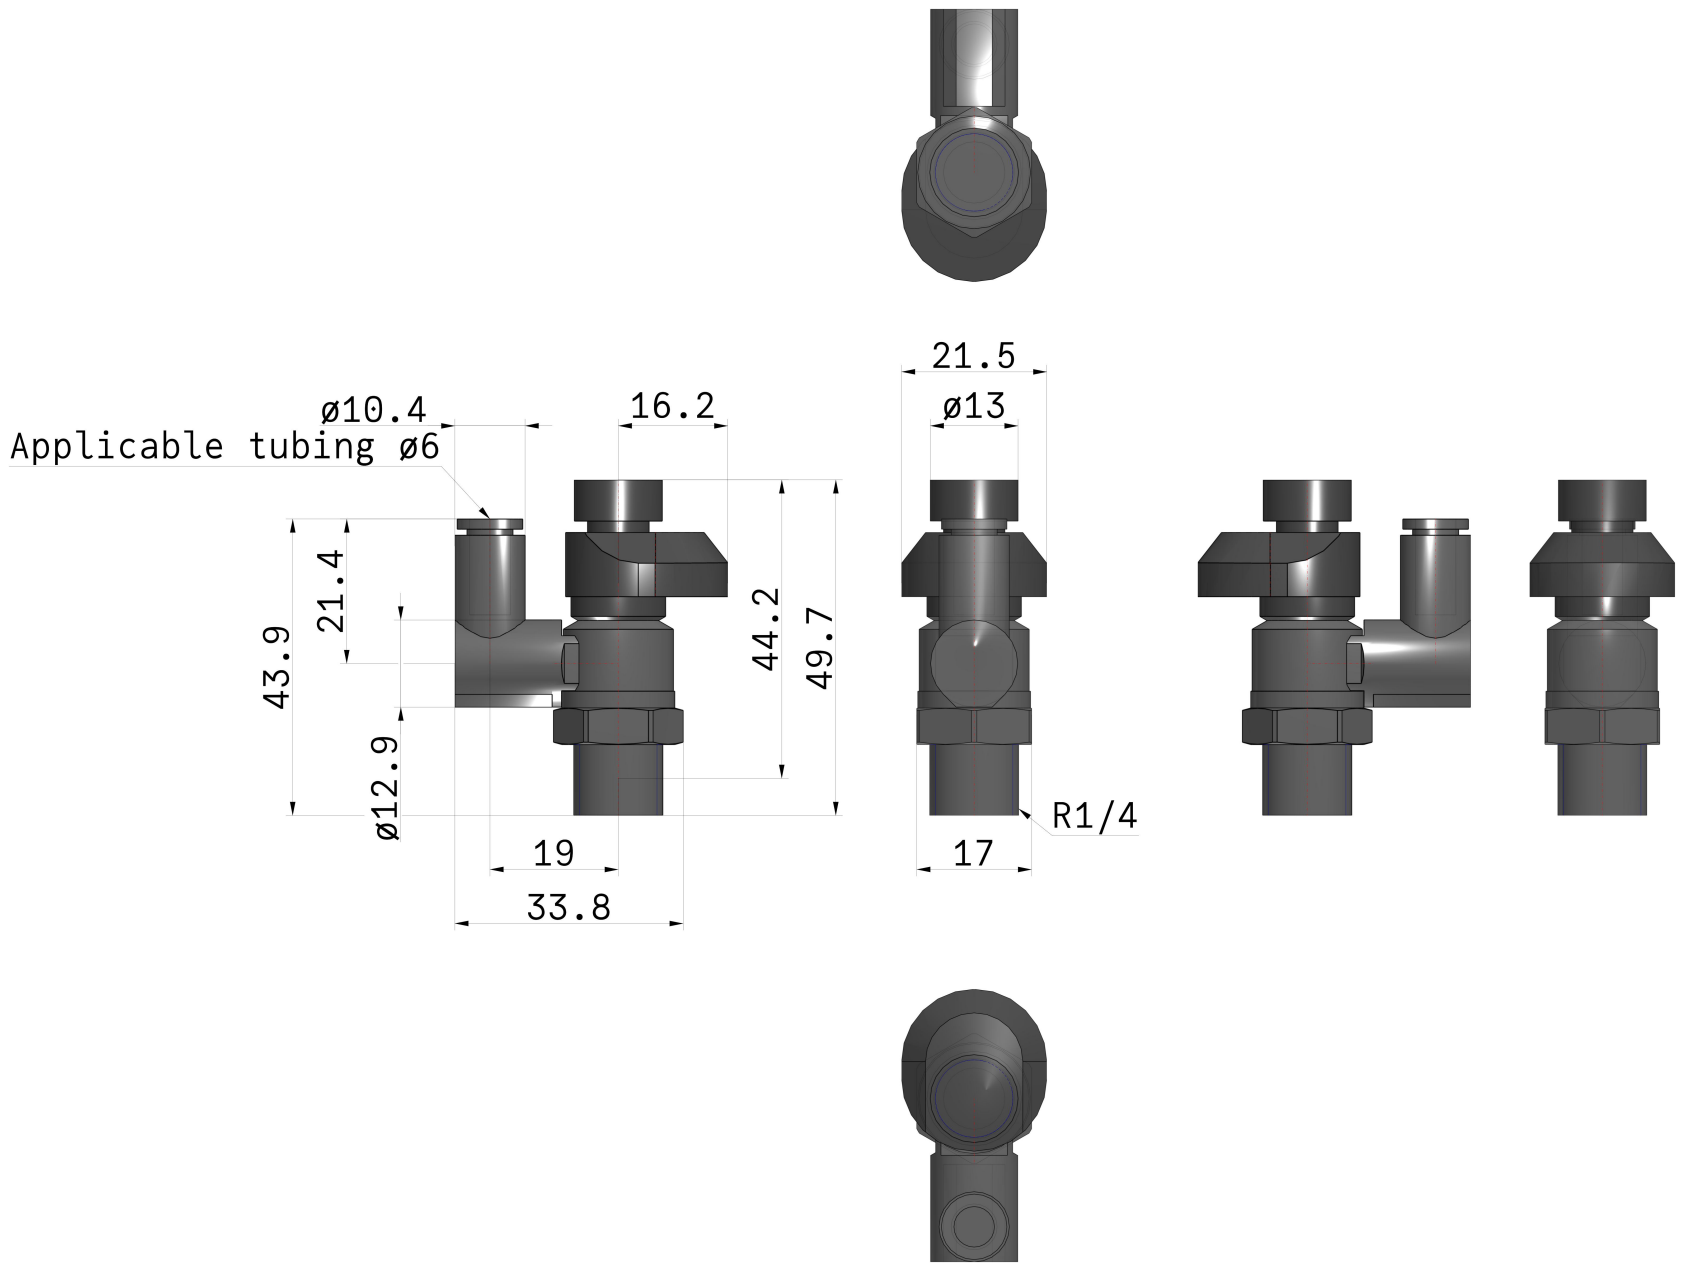

Dimensions

Specifications are subject to change without prior notice and any obligation on the part of the manufacturer.