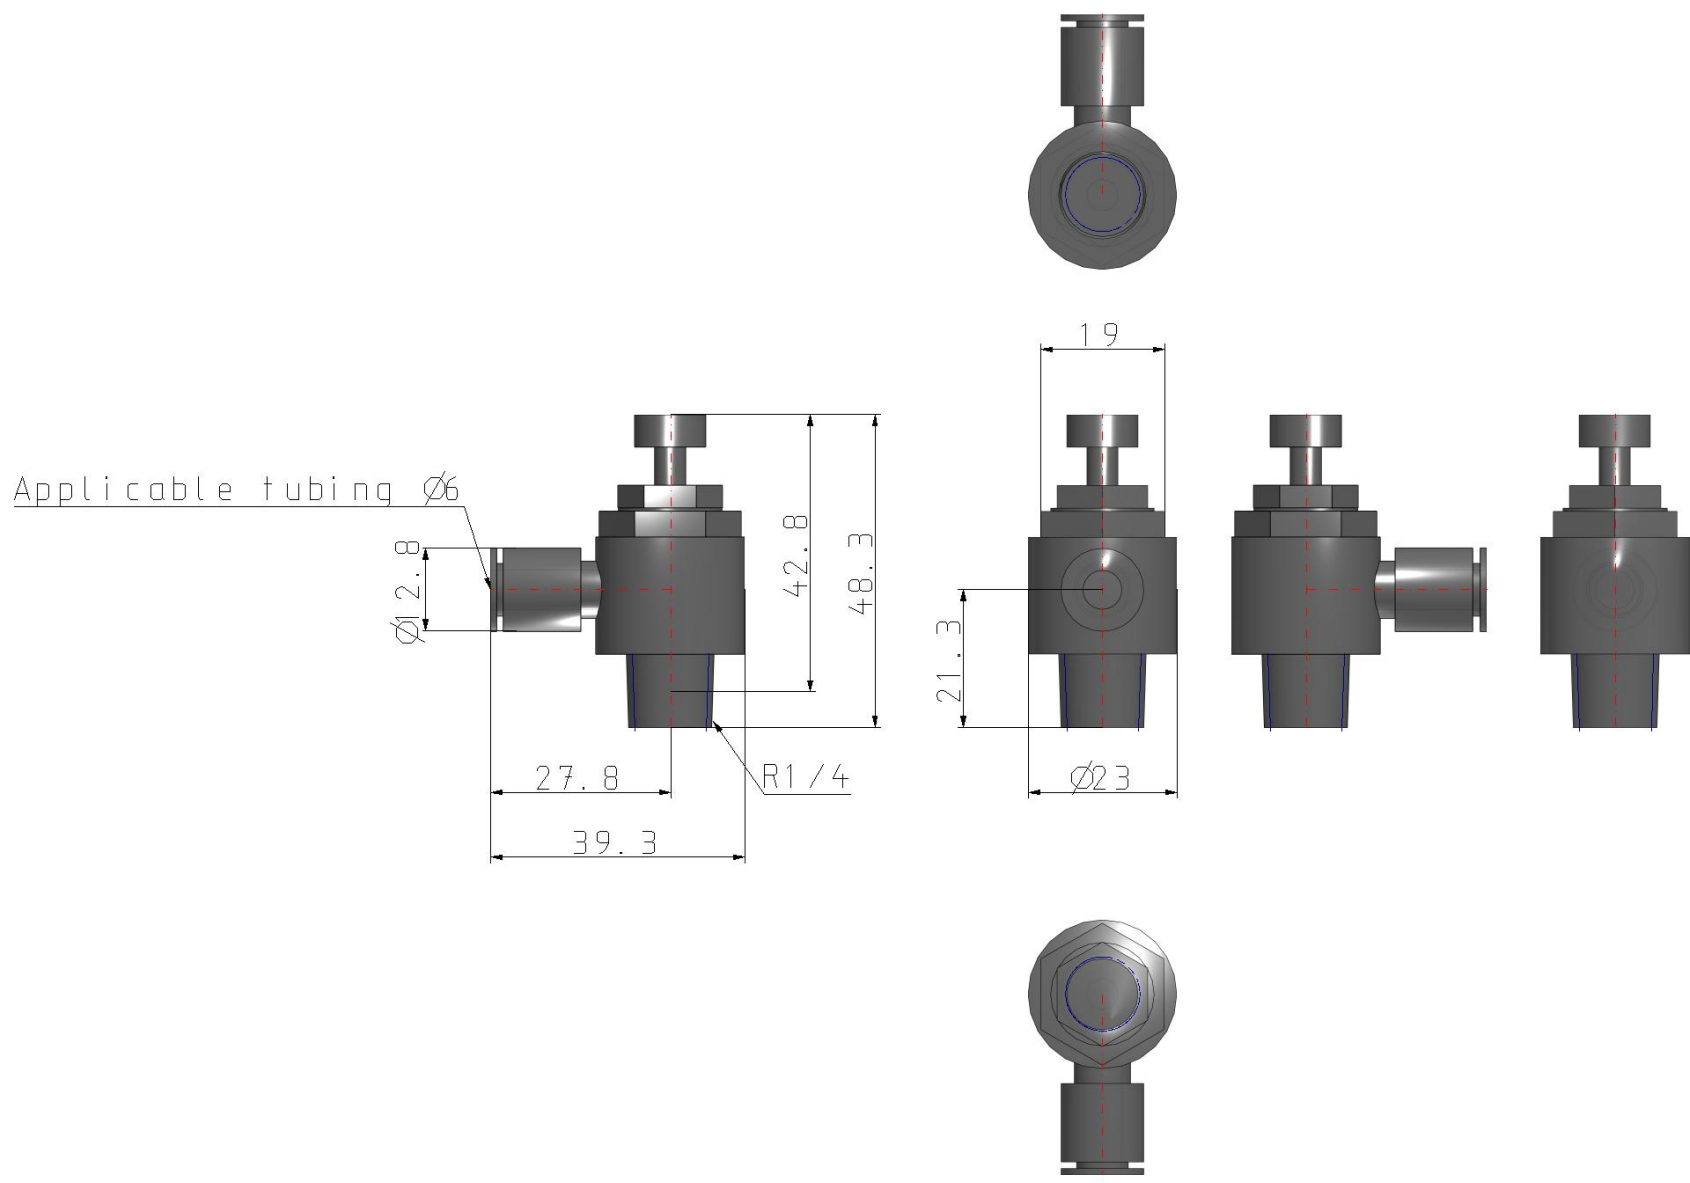

Dimensions

Specifications are subject to change without prior notice and any obligation on the part of the manufacturer.