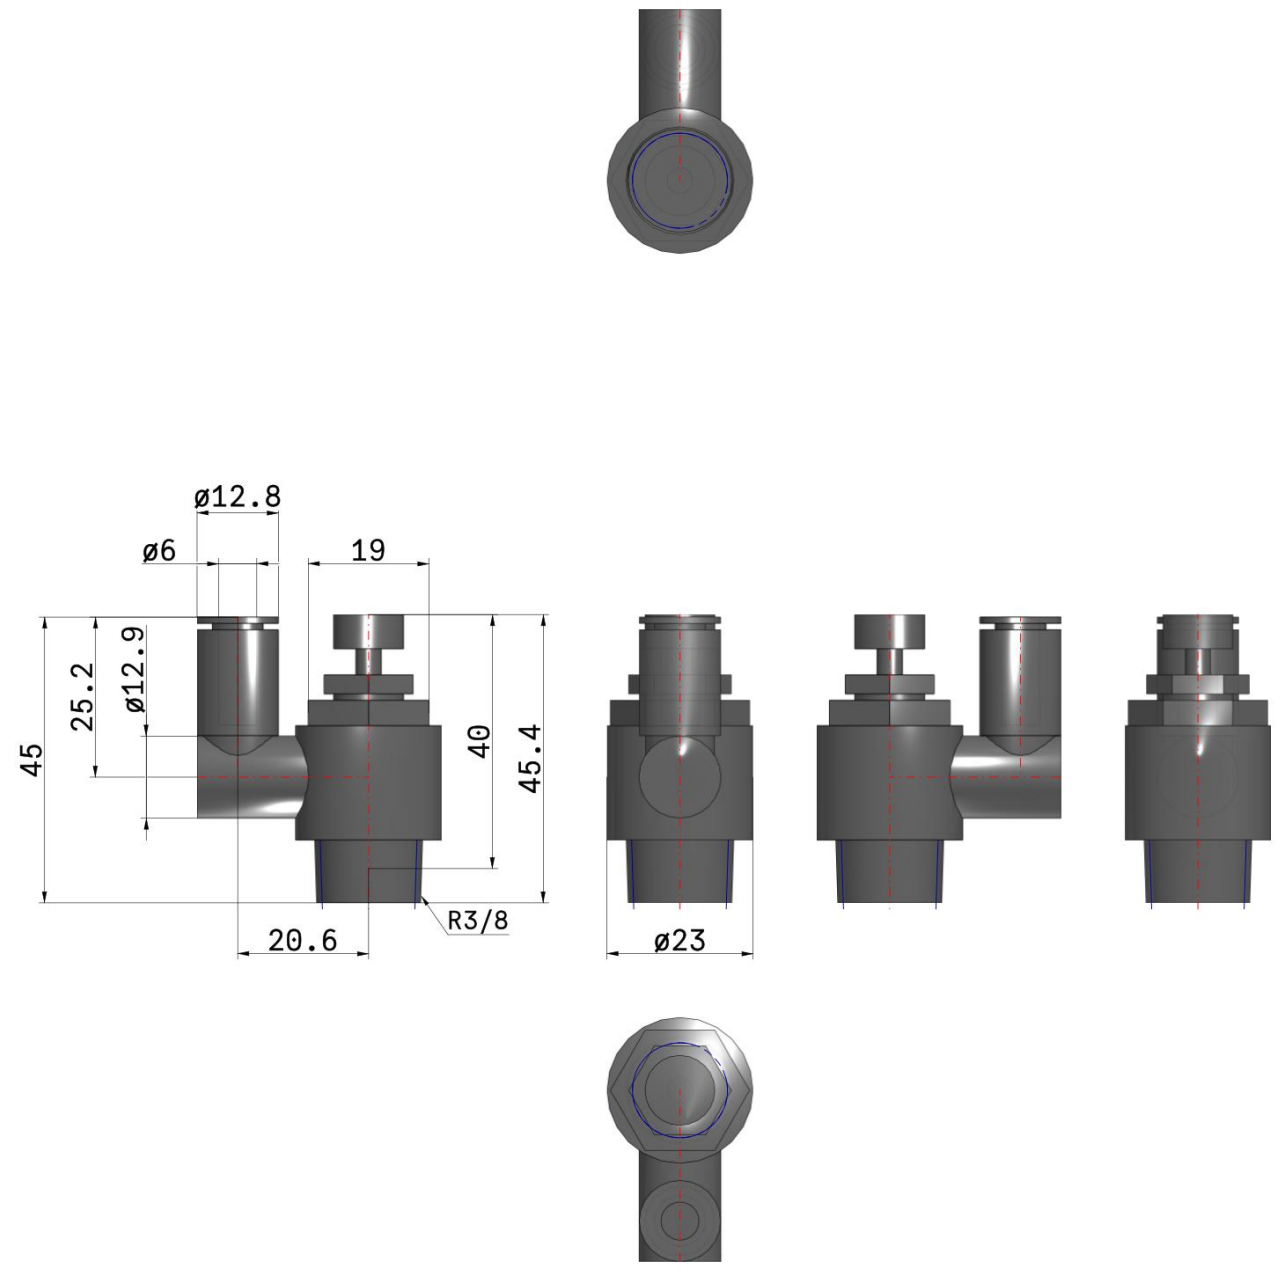

Dimensions