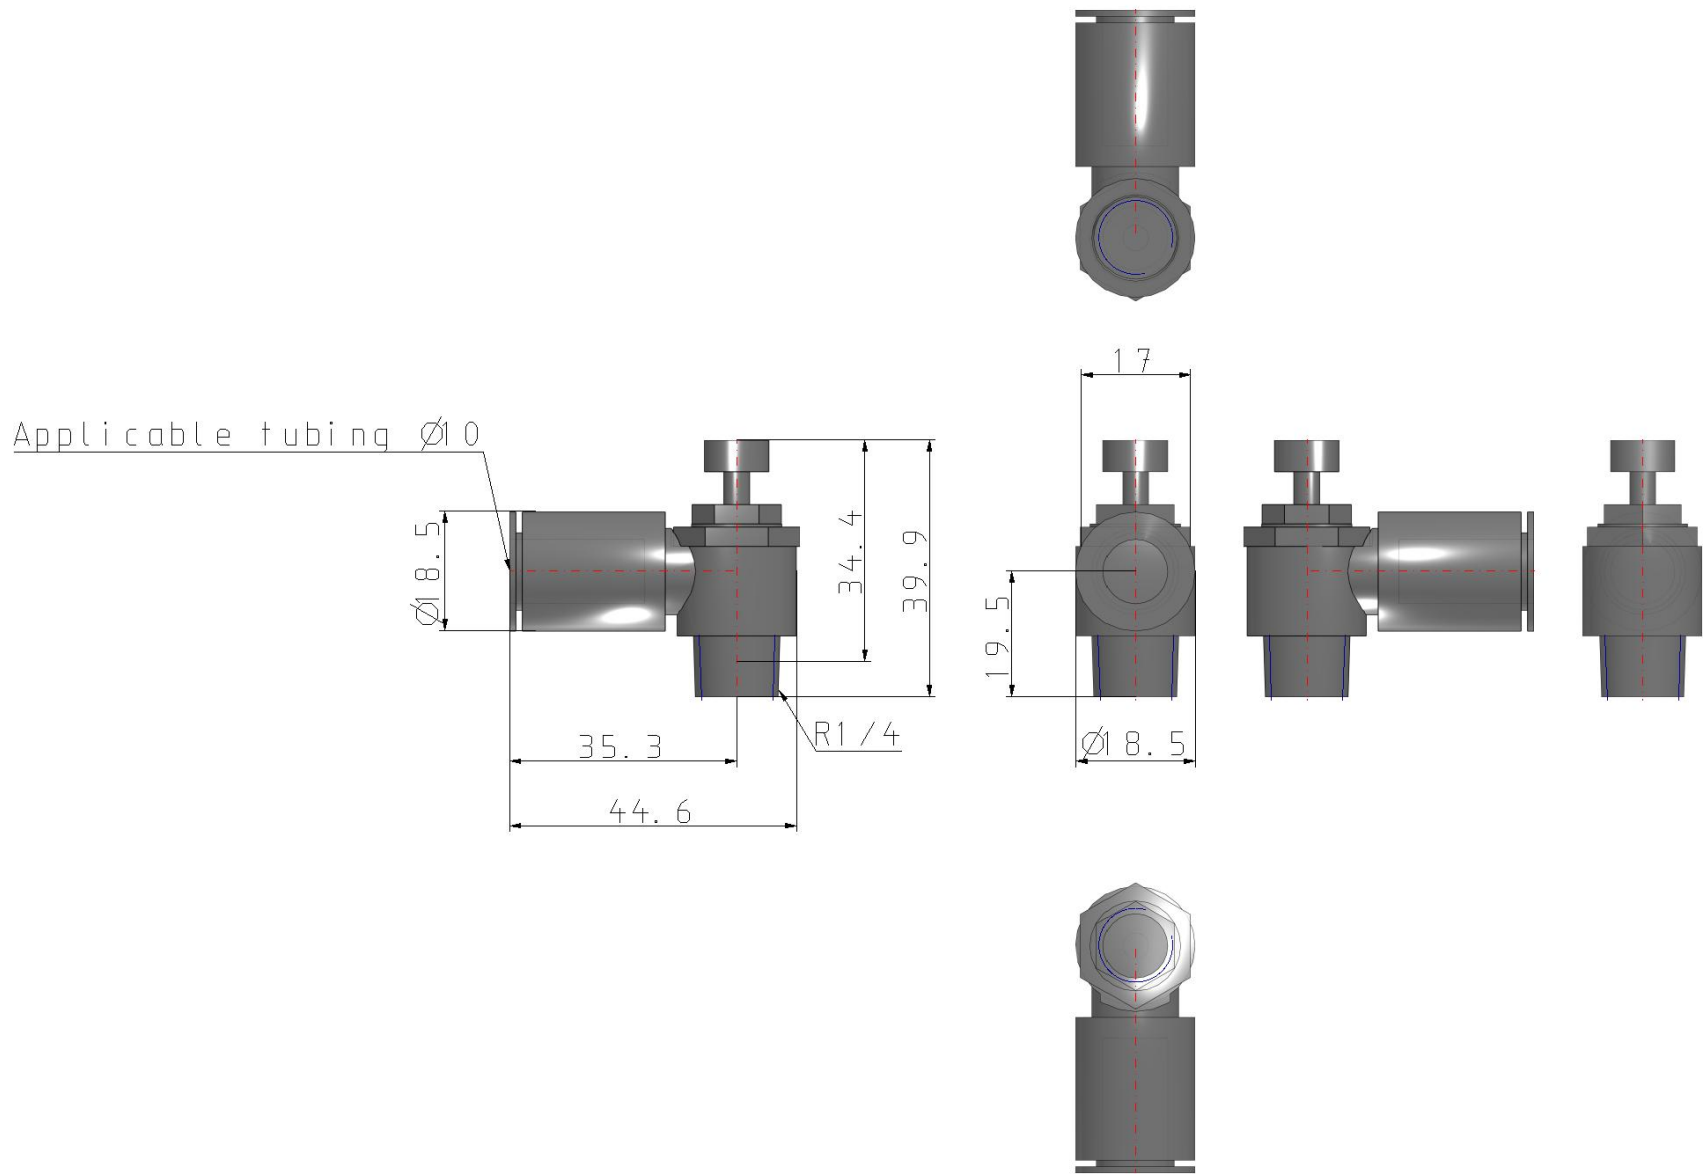

### General series information

- Port Size: M3, M5, 10-32 UNF, 1/8, 1/4, 3/8, 1/2
- Applicable Tubing O.D.: Ø 2 to Ø 12 mm and Ø 1/8" to Ø 1/2"
- Operating Pressure Range: 0.1 to 1 MPa.

### Standard specifications

Size	2 (1/8, 1/4 Basis)
Style	2 (Elbow)
Control Method	0 (Meter-out)
Thread	M3, M5, U10/32, Rc
Port Size	02 (1/4)
Tube Size	Ø10
Option	S (Sealant)
Fixed Orifice	None
Made to Order	None
Lock Nut	Standard (Hexagon)
Weight	0.036 Kg

# Dimensions