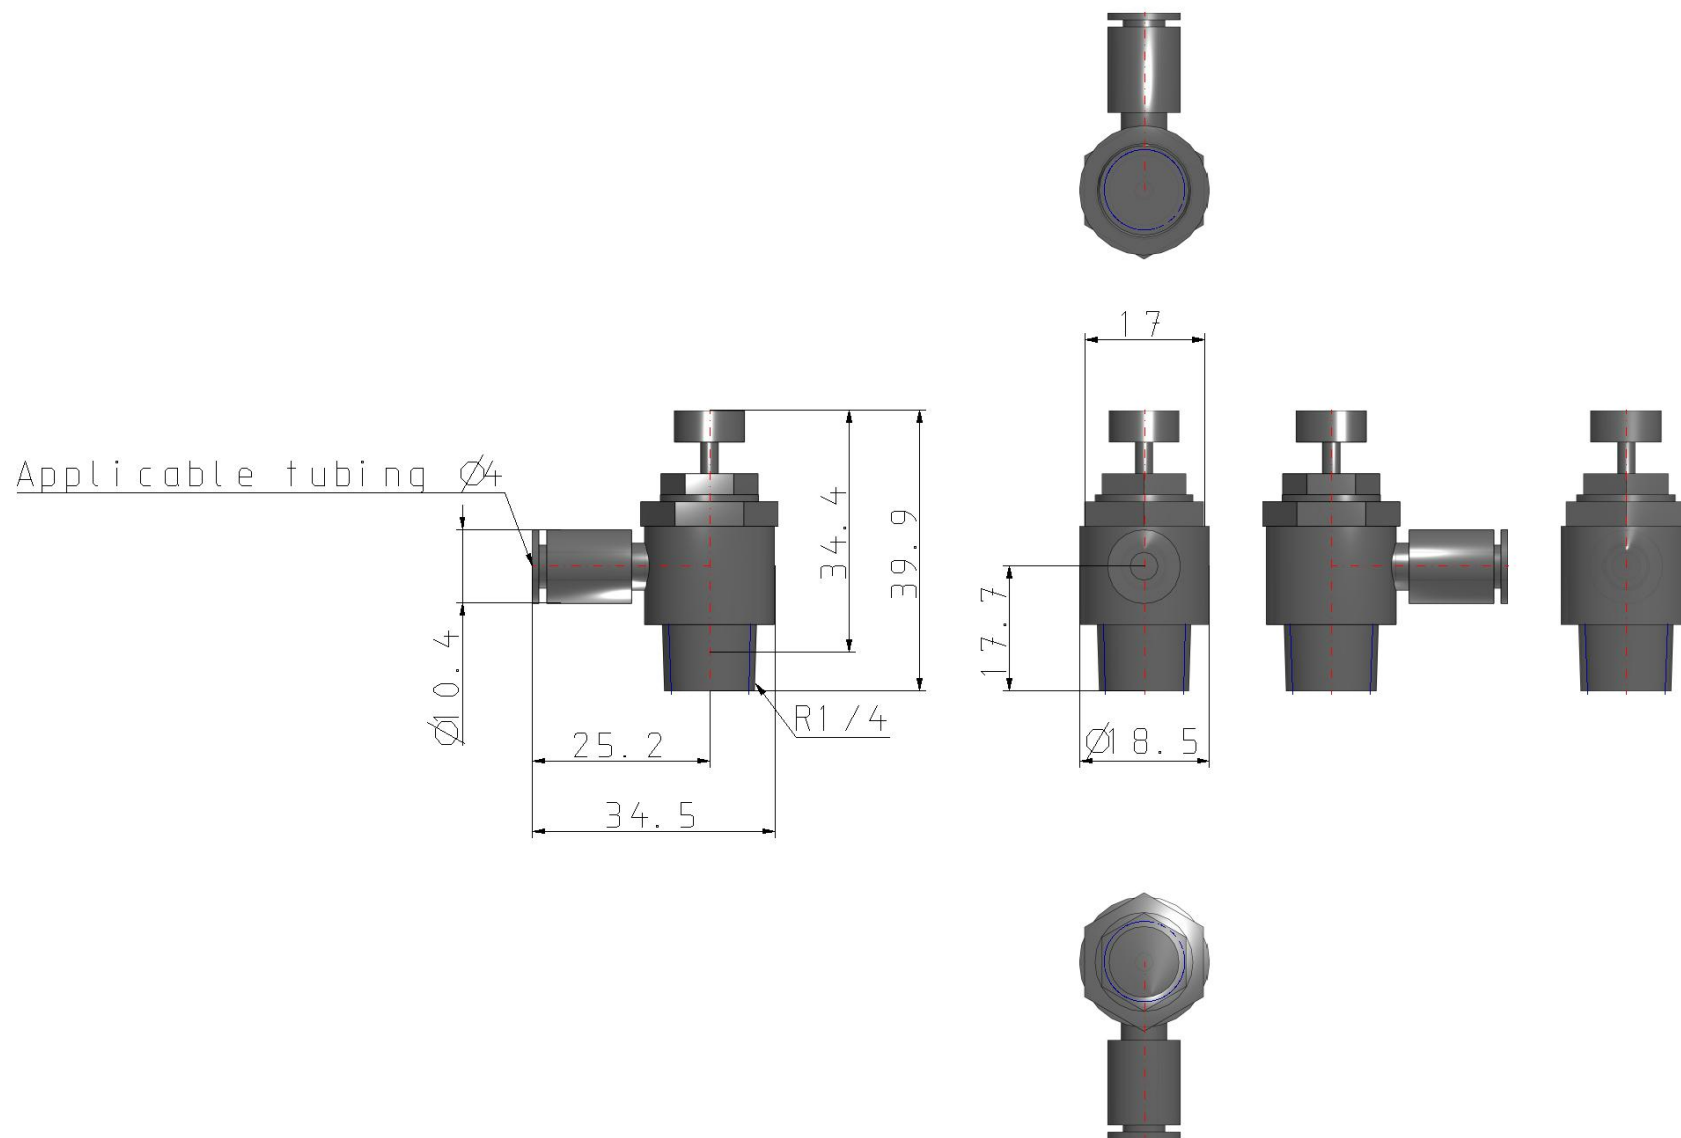

Dimensions