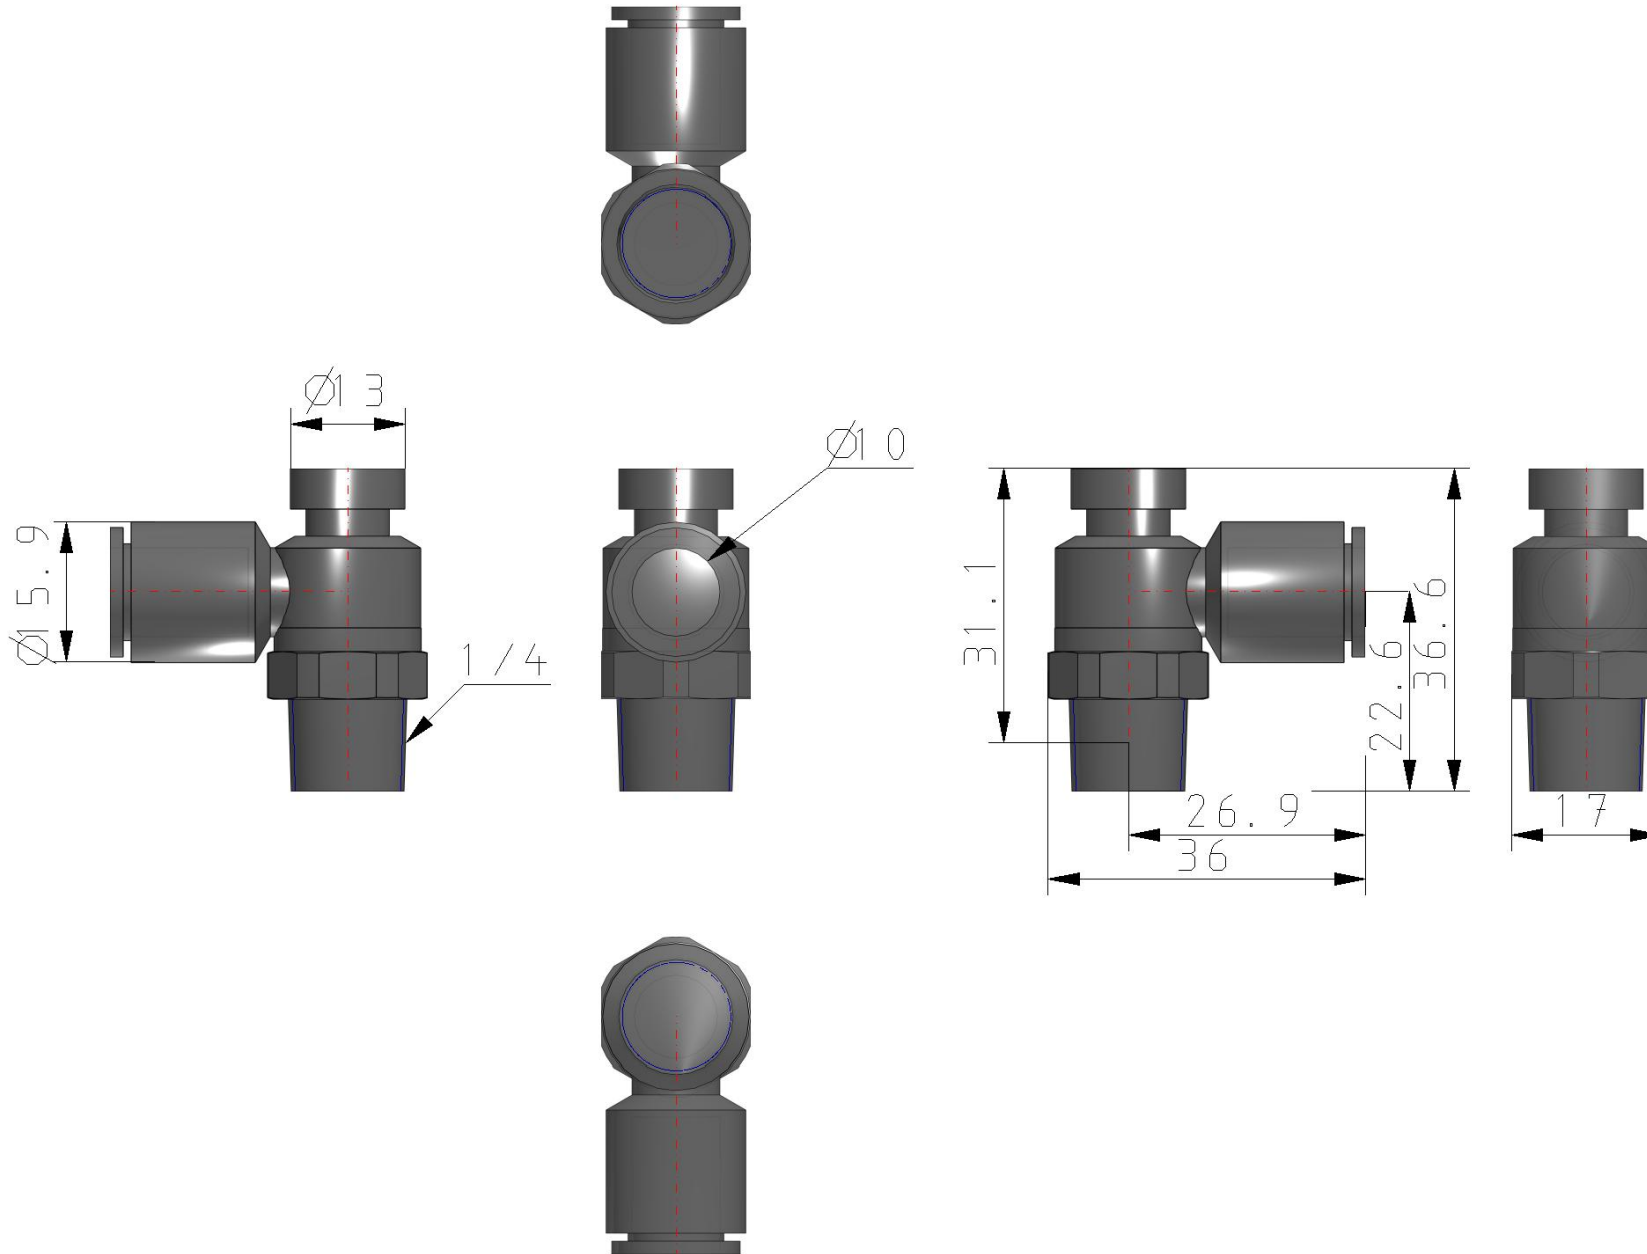

Dimensions