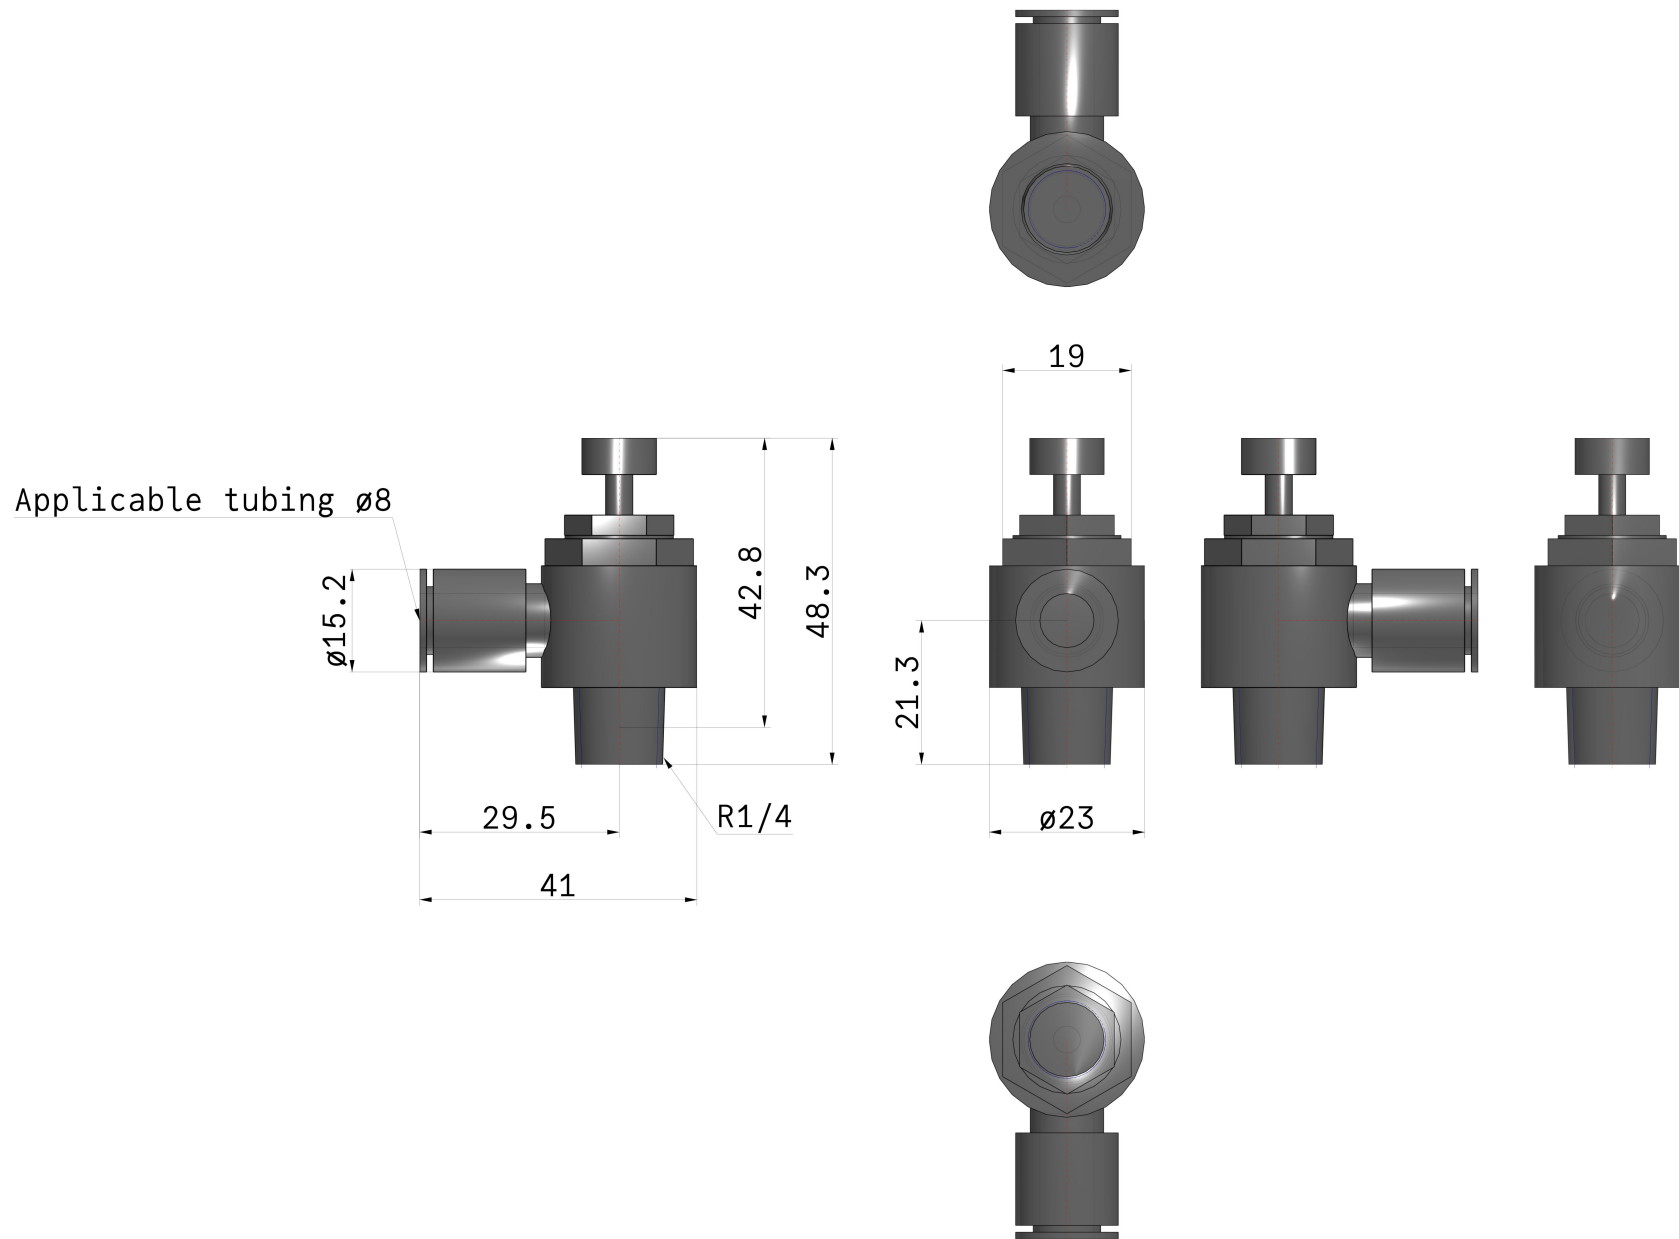

Dimensions