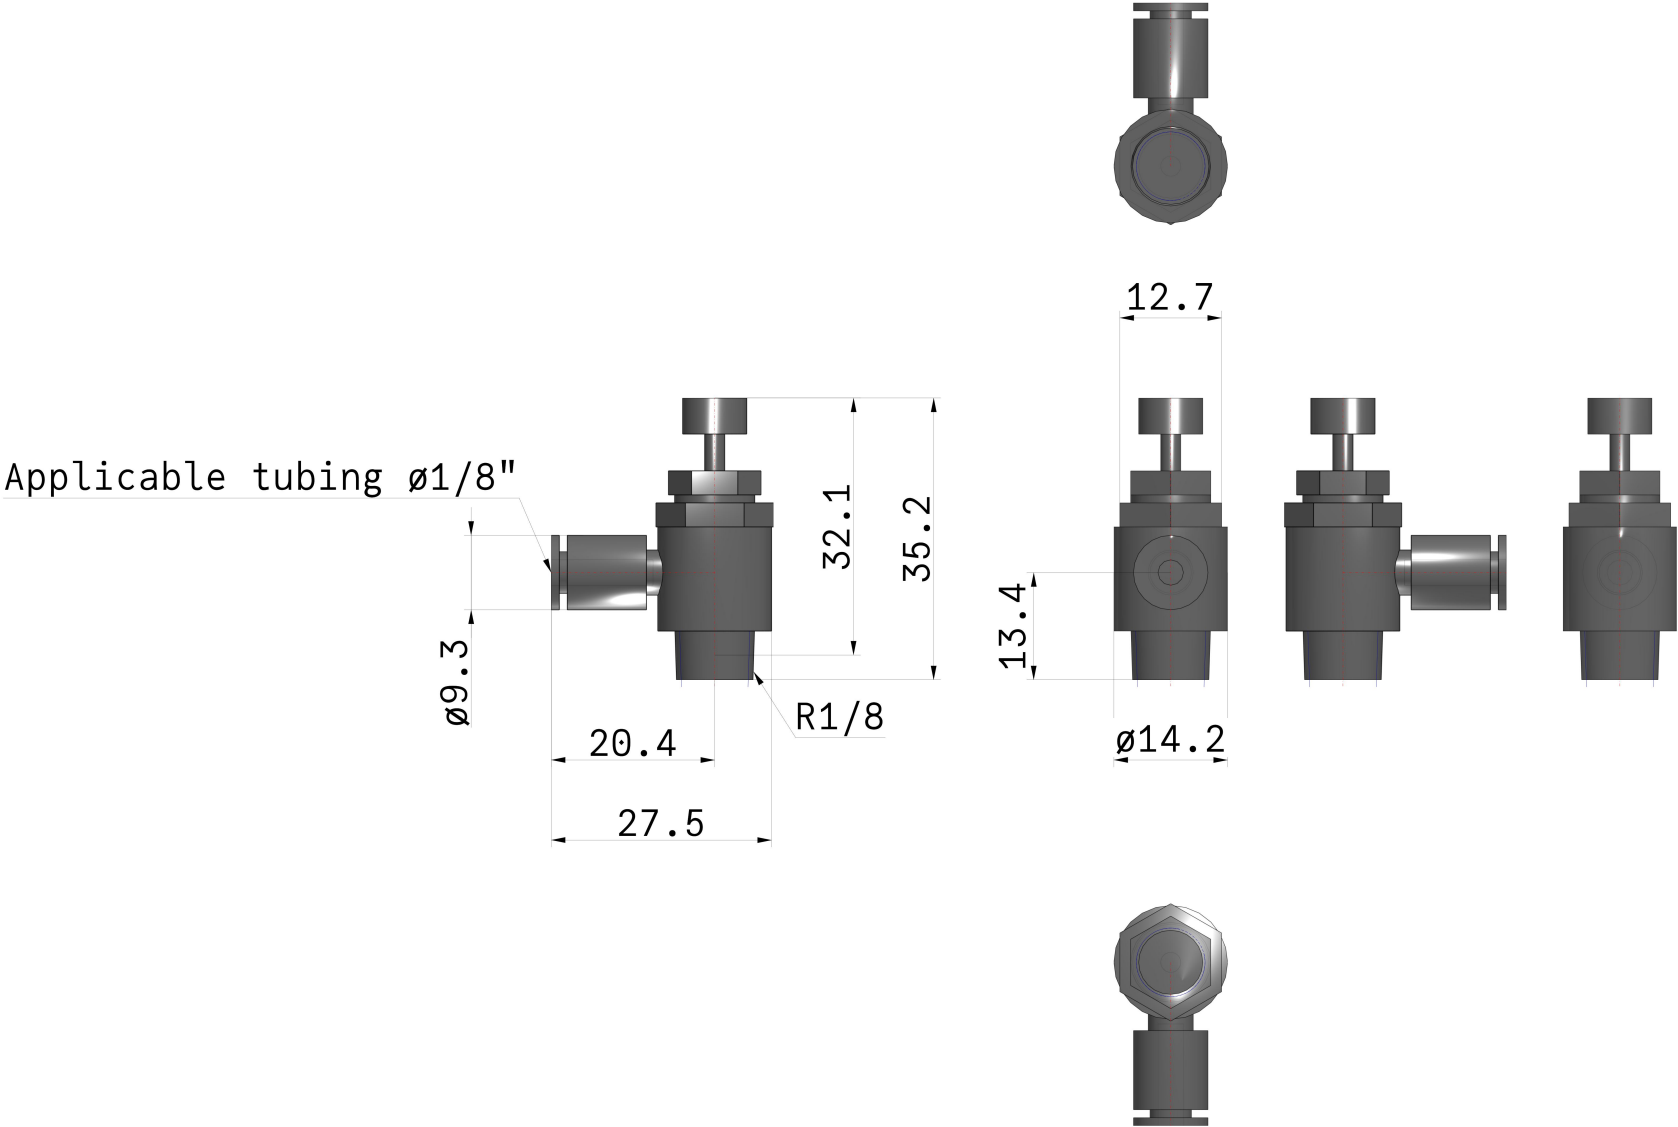

Dimensions