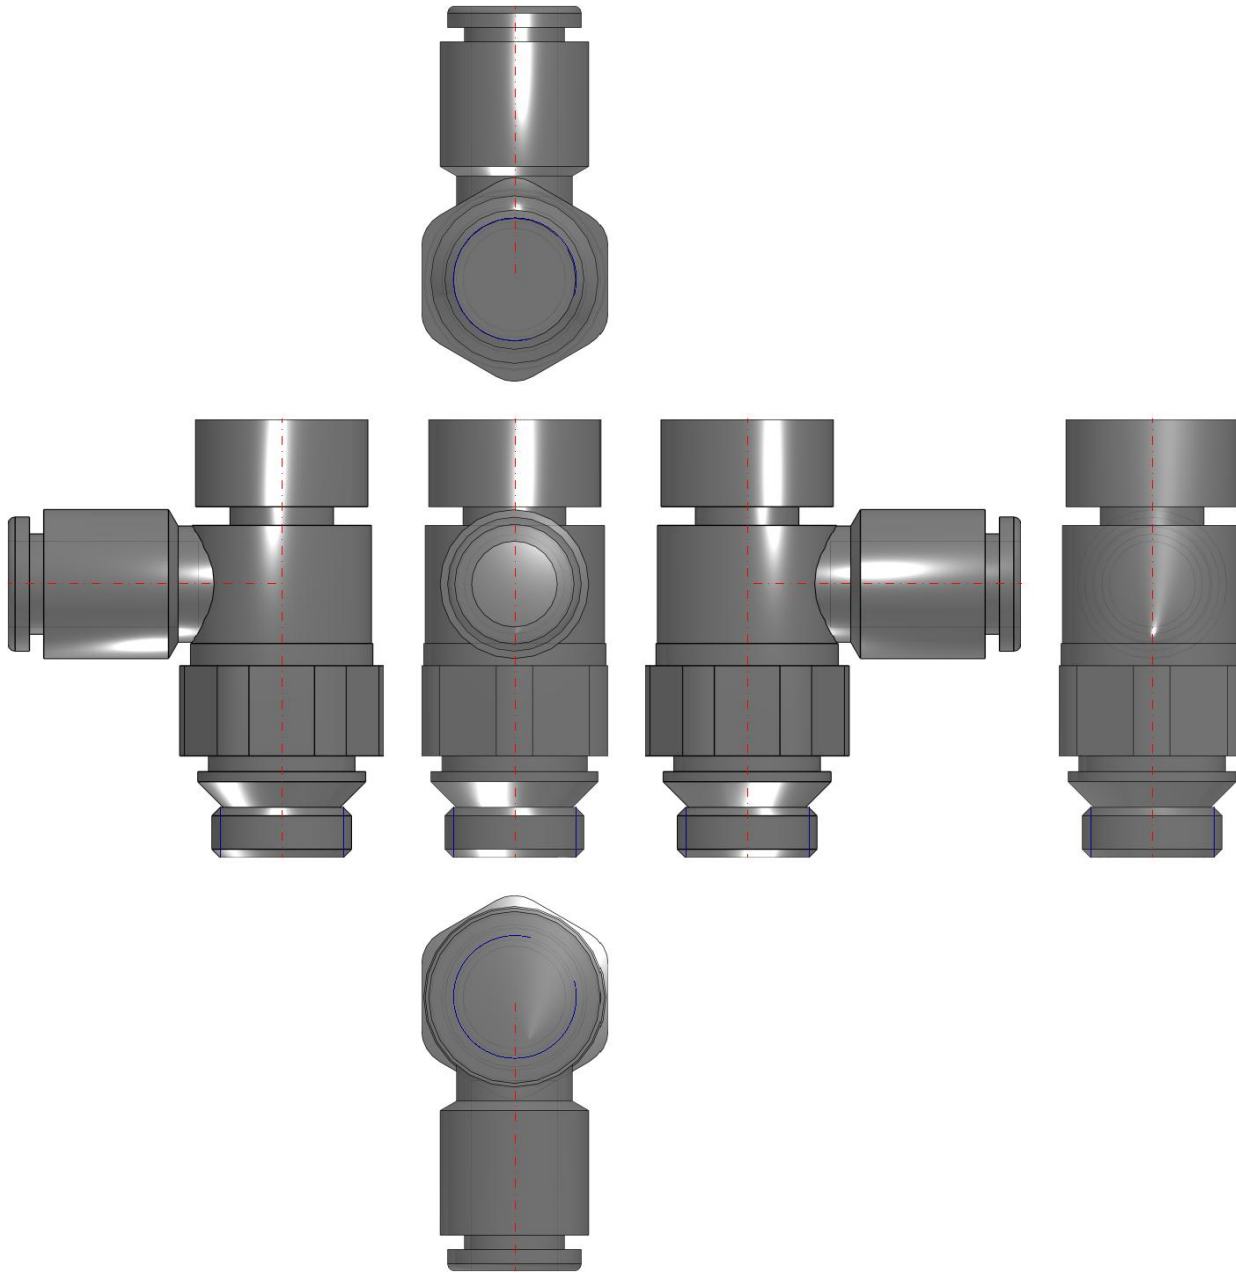

Dimensions

Specifications are subject to change without prior notice and any obligation on the part of the manufacturer.