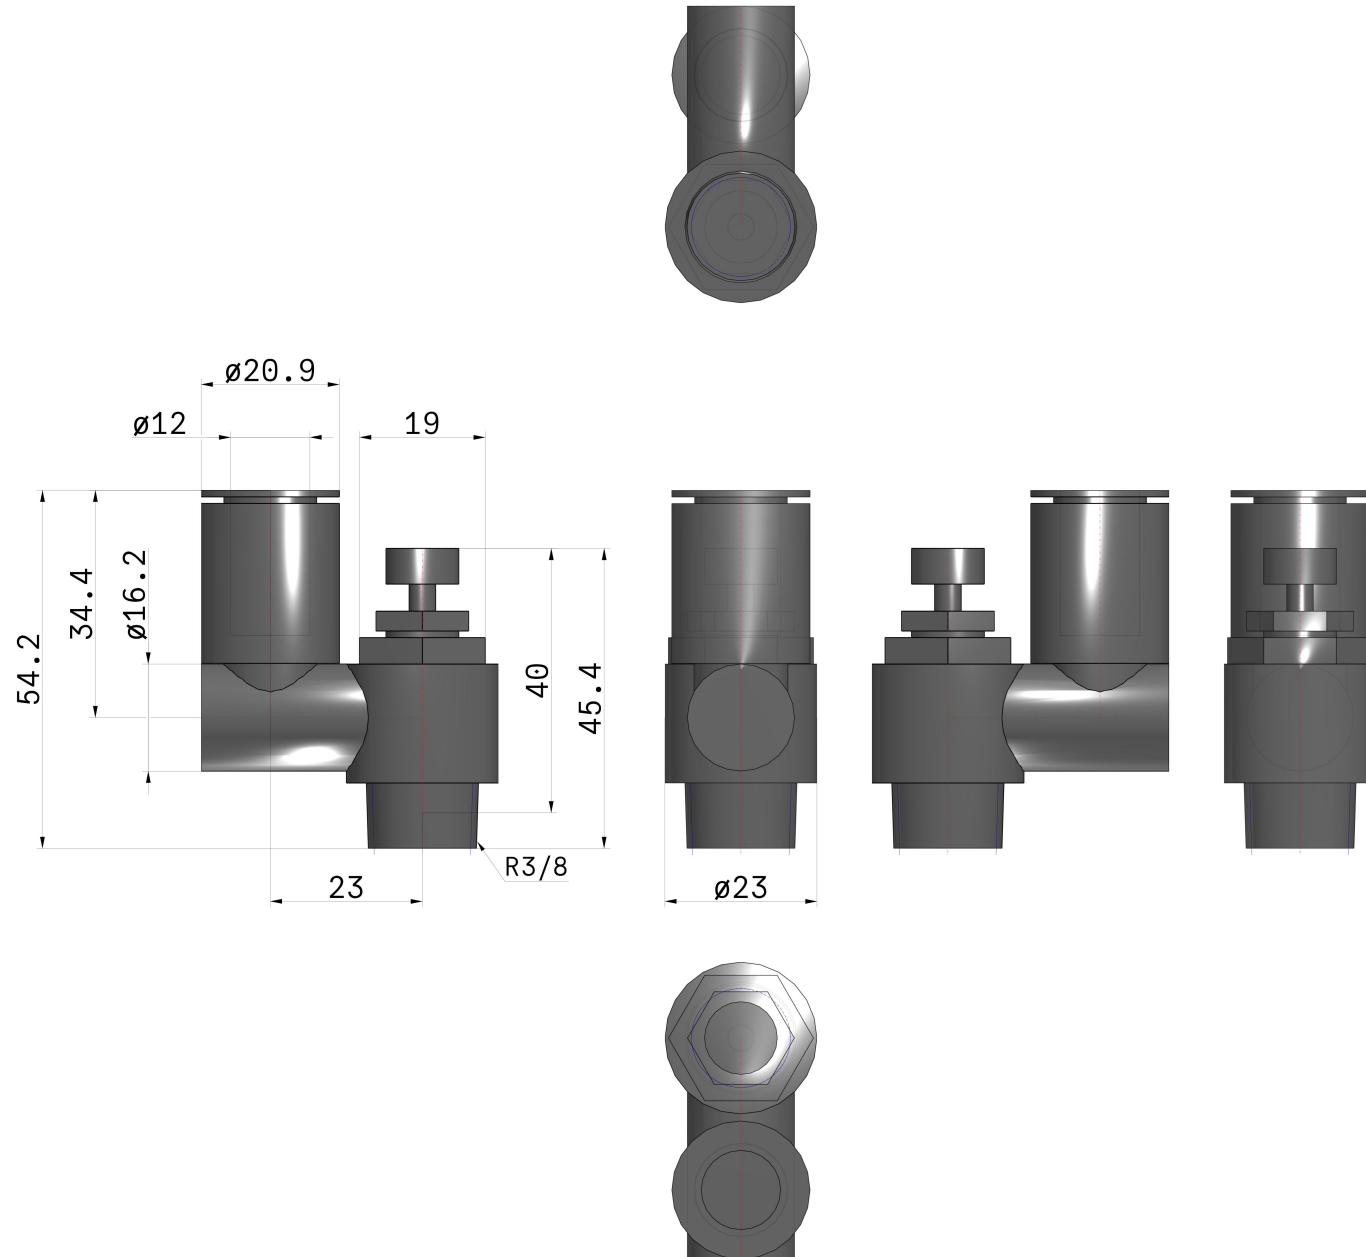

Dimensions