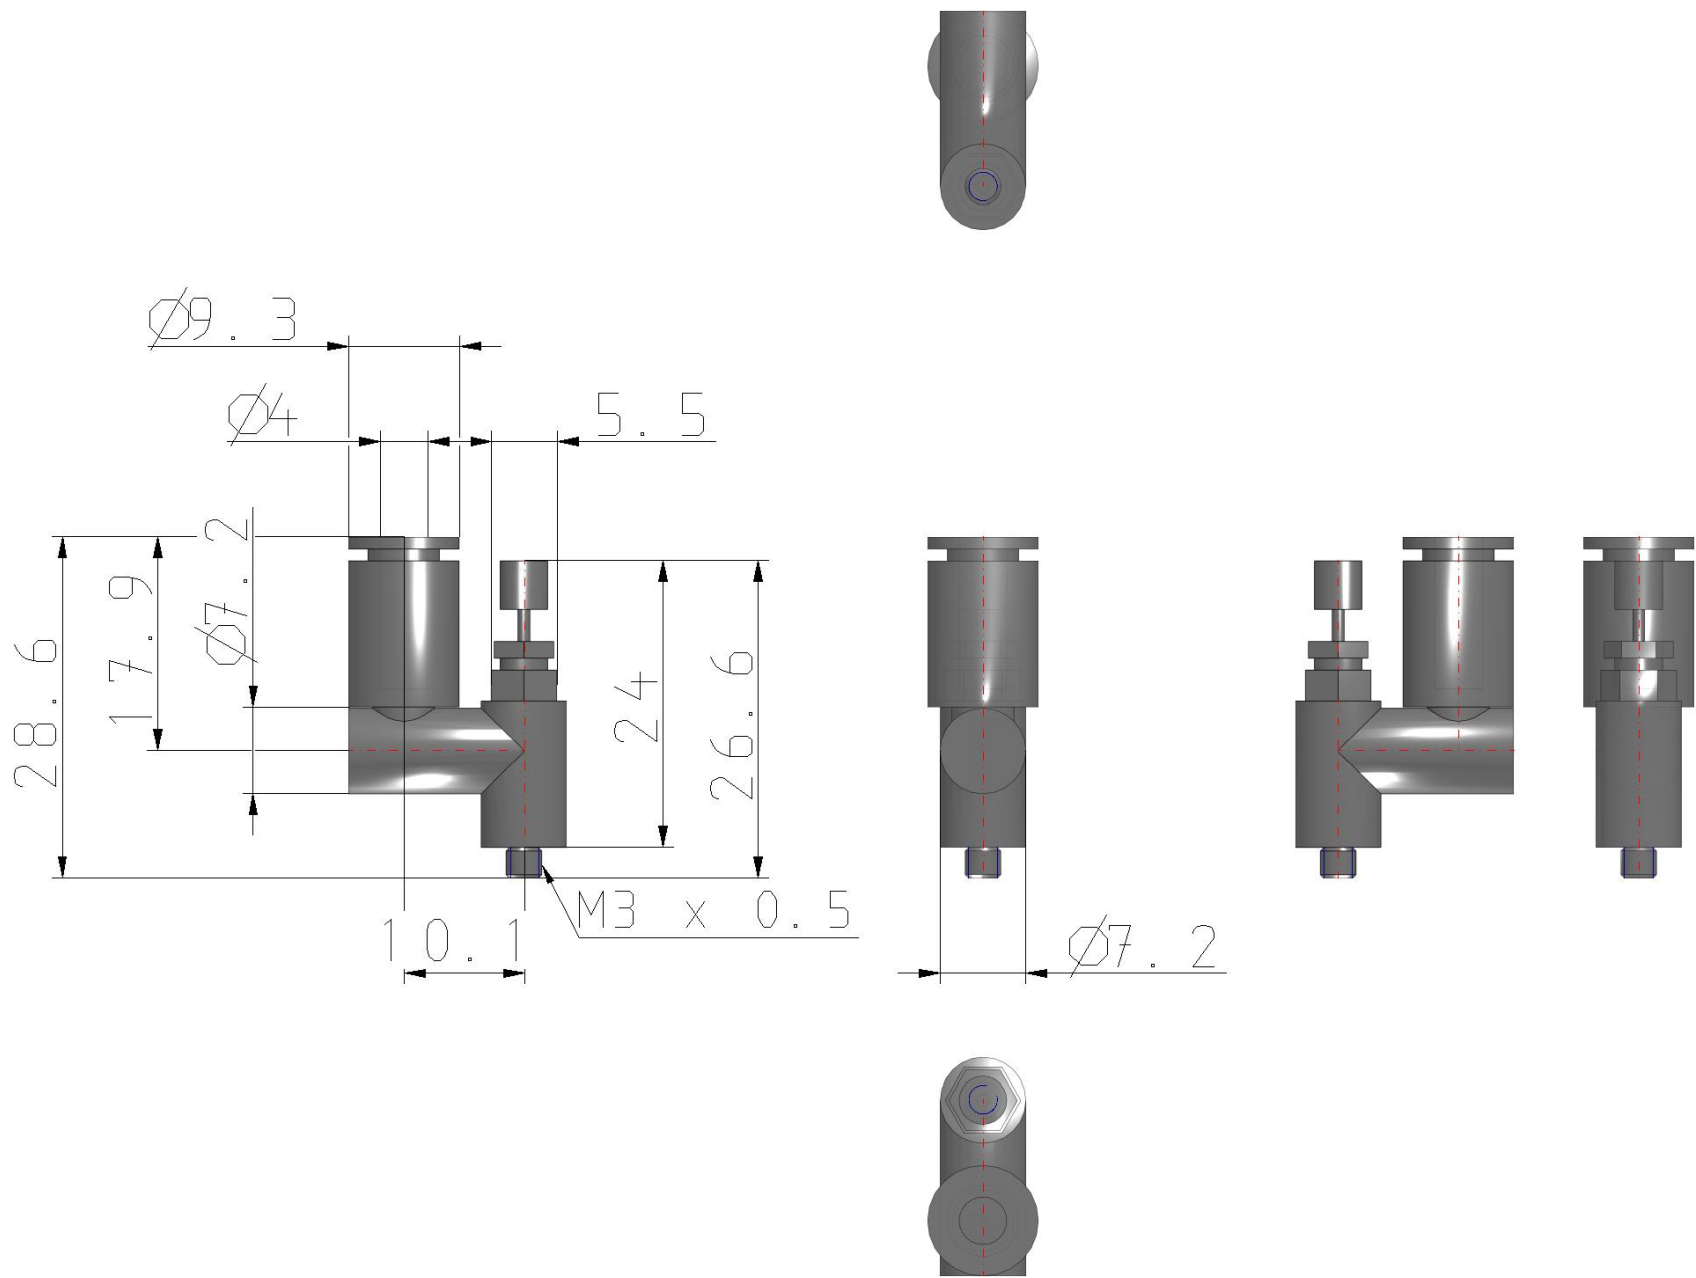

Universal - AS*3*1F AS1301F-M3-04

Datasheet

General series information

- Port Size: M3, M5, 10-32 UNF, 1/8, 1/4, 3/8, 1/2
- Applicable Tubing O.D.: Ø 3.2 to Ø 12 mm and Ø 1/8" to Ø 1/2"
- Operating Pressure Range: 0.1 to 1 MPa.

Standard specifications

Weight	0.004 Kg
--------	----------

Dimensions

Additional information

Catalogue

[AS_2-3_1F-A_EU.pdf](#)