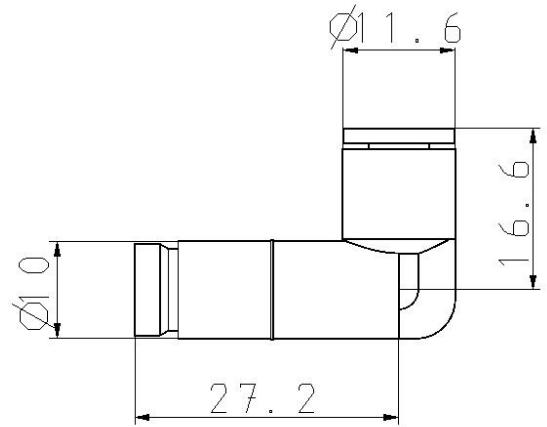

KK*S-*L, S-Couplers, Elbow Type with One-touch Fitting KK2S-06L

Datasheet

General series information

- Elbow Type with One-touch Fitting.
- Body size: M5, 1/8, 1/4, 1/2.
- Applicable Tubing O.D.: $\varnothing 3.2$, $\varnothing 4$, $\varnothing 6$, $\varnothing 8$, $\varnothing 10$, $\varnothing 12$, $\varnothing 16$.

Standard specifications

Body Size	2 (M5)
Applicable Tubing O.D.	$\varnothing 6$ mm
Pressure medium	Air, Water
Maximum operating pressure	1.0 MPa
Minimum operating pressure	-100 kPa
Proof pressure	1.5 MPa
Maximum ambient temperature	60 °C / 40 °C for Water
Minimum ambient temperature	-5 °C (with no freezing) / 5 °C for Water
Effective Area	3.8 mm ²
Sealing principle	Electroless nickel plated (copper-free application), With male thread sealant
Weight	0.007 Kg

Dimensions

Additional information

Catalogue

[KK-C_EU.pdf](#)